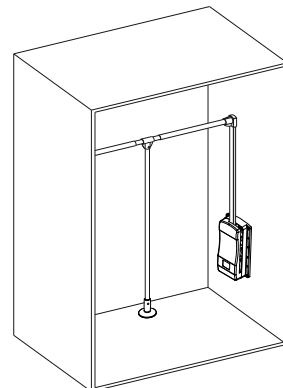

MOKA

PULL-OUT HANGING RAIL / APPENDIABITI / COLGADOR ABATIBLE
PENDERIE RABATTABLE / VARÃO BASCULANTE

1

* SUGGESTED MEASUREMENTS
* MISURA CONSIGLIATA
* MEDIDA RECOMENDADA
* MESURE RECOMMANDÉES
* MEDIDA RECOMENDADA

2

3

4

5

6

7

8