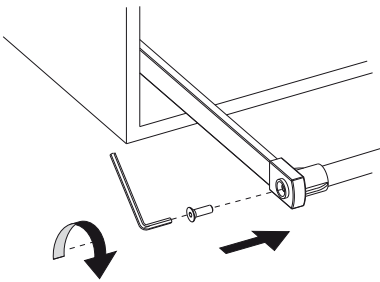

MOKA

PULL-OUT HANGING RAIL / APPENDIABITI / COLGADOR ABATIBLE
PENDERIE RABATTABLE / VARÃO BASCULANTE

1

* SUGGESTED MEASUREMENTS
* MISURA CONSIGLIATA
* MEDIDA RECOMENDADA
* MESURE RECOMMANDÉES
* MEDIDA RECOMENDADA

2

3

4

5

6

7

8