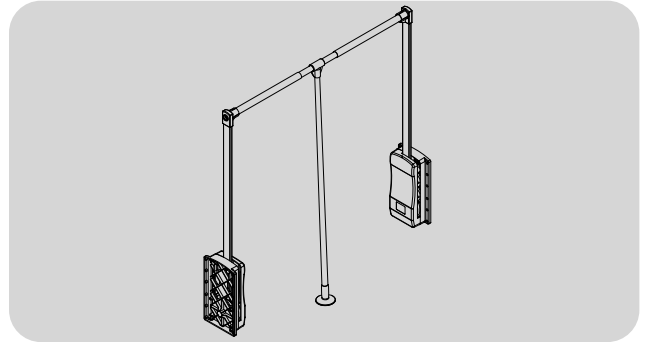

MOKA

PULL-OUT HANGING RAIL / APPENDIABITI / COLGADOR ABATIBLE
 PENDERIE RABATTABLE / VARÃO BASCULANTE

1

* SUGGESTED MEASUREMENTS
 * MISURA CONSIGLIATA
 * MEDIDA RECOMENDADA
 * MESURE RECOMMANDÉES
 * MEDIDA RECOMENDADA

2

3

4

5

6

7

8

175 mm

175 mm

*610 mm

* MEDIDA RECOMENDADA
* MISURA CONSIGLIATA
* SUGGESTED MEASUREMENT
* MESURE RECOMMANDÉE
* MEDIDA RECOMENDADA

45

45

50

45

45