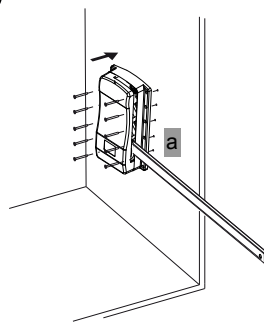

MOKA

PULL-OUT HANGING RAIL / APPENDIABITI / COLGADOR ABATIBLE
 PENDERIE RABATTABLE / VARÃO BASCULANTE

1

* SUGGESTED MEASUREMENTS
 * MISURA CONSIGLIATA
 * MEDIDA RECOMENDADA
 * MESURE RECOMMANDÉES
 * MEDIDA RECOMENDADA

2

3

4

5

6

7

8

175 mm

175 mm

*610 mm

* MEDIDA RECOMENDADA
* MISURA CONSIGLIATA
* SUGGESTED MEASUREMENT
* MESURE RECOMMANDÉE
* MEDIDA RECOMENDADA

45

45

50

45

45