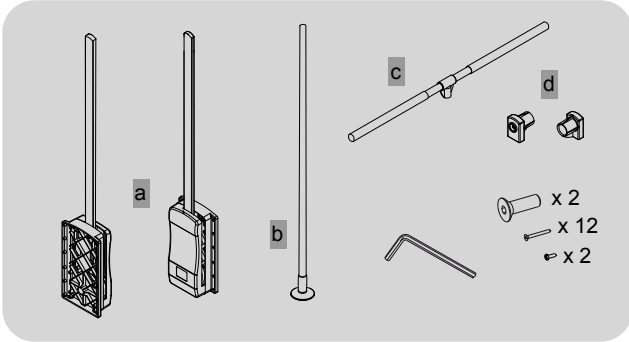

MOKA

PULL-OUT HANGING RAIL / APPENDIABITI / COLGADOR ABATIBLE
 PENDERIE RABATTABLE / VARÃO BASCULANTE

1

* SUGGESTED MEASUREMENTS
 * MISURA CONSIGLIATA
 * MEDIDA RECOMENDADA
 * MESURE RECOMMANDÉES
 * MEDIDA RECOMENDADA

2

3

4

5

6

7

8

175 mm

175 mm

*610 mm

* MEDIDA RECOMENDADA
* MISURA CONSIGLIATA
* SUGGESTED MEASUREMENT
* MESURE RECOMMANDÉE
* MEDIDA RECOMENDADA

45

45

50

45

45