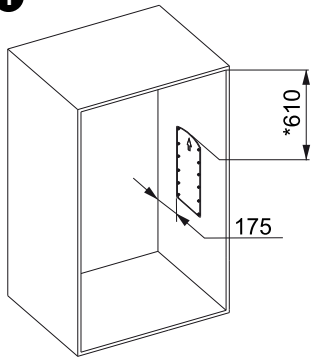

MOKA

PULL-OUT HANGING RAIL / APPENDIABITI / COLGADOR ABATIBLE
 PENDERIE RABATTABLE / VARÃO BASCULANTE

1

* SUGGESTED MEASUREMENTS
 * MISURA CONSIGLIATA
 * MEDIDA RECOMENDADA
 * MESURE RECOMMANDÉES
 * MEDIDA RECOMENDADA

2

3

4

5

6

7

8

175 mm

175 mm

*610 mm

* MEDIDA RECOMENDADA
* MISURA CONSIGLIATA
* SUGGESTED MEASUREMENT
* MESURE RECOMMANDÉE
* MEDIDA RECOMENDADA

45

45

50

45

45