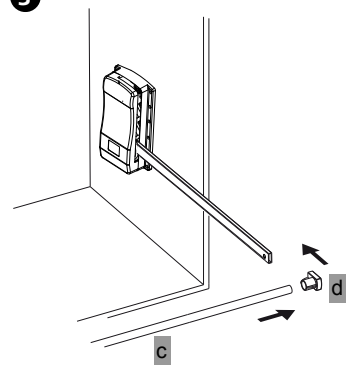

MOKA

PULL-OUT HANGING RAIL / APPENDIABITI / COLGADOR ABATIBLE
PENDERIE RABATTABLE / VARÃO BASCULANTE

1

* SUGGESTED MEASUREMENTS
* MISURA CONSIGLIATA
* MEDIDA RECOMENDADA
* MESURE RECOMMANDÉES
* MEDIDA RECOMENDADA

2

3

4

5

6

7

8