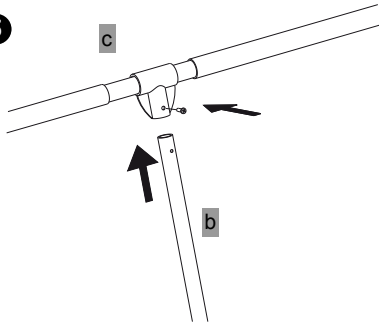

MOKA

PULL-OUT HANGING RAIL / APPENDIABITI / COLGADOR ABATIBLE
PENDERIE RABATTABLE / VARÃO BASCULANTE

1

* SUGGESTED MEASUREMENTS
* MISURA CONSIGLIATA
* MEDIDA RECOMENDADA
* MESURE RECOMMANDÉES
* MEDIDA RECOMENDADA

2

3

4

5

6

7

8