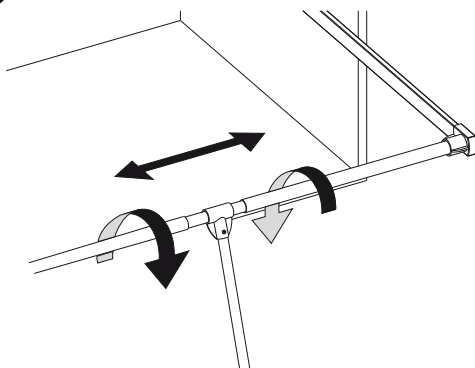

MOKA

PULL-OUT HANGING RAIL / APPENDIABITI / COLGADOR ABATIBLE
PENDERIE RABATTABLE / VARÃO BASCULANTE

1

* SUGGESTED MEASUREMENTS
* MISURA CONSIGLIATA
* MEDIDA RECOMENDADA
* MESURE RECOMMANDÉES
* MEDIDA RECOMENDADA

2

3

4

5

6

7

8