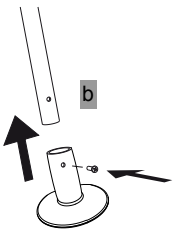

MOKA

PULL-OUT HANGING RAIL / APPENDIABITI / COLGADOR ABATIBLE
PENDERIE RABATTABLE / VARÃO BASCULANTE

1

* SUGGESTED MEASUREMENTS
* MISURA CONSIGLIATA
* MEDIDA RECOMENDADA
* MESURE RECOMMANDÉES
* MEDIDA RECOMENDADA

2

3

4

5

6

7

8