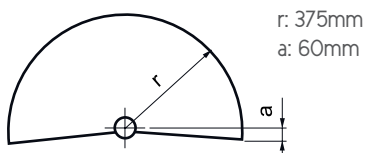

Cod.		
89293	15 21	1
Steel and plastic