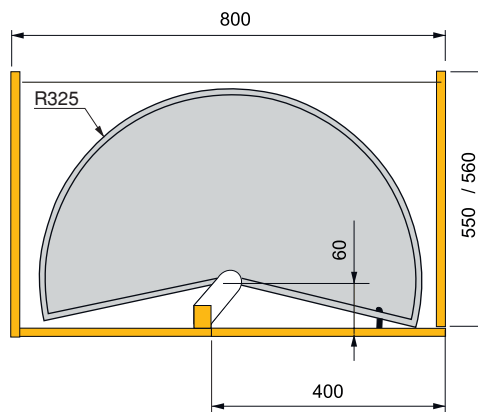

Assembly

Cod.		
89292	15 21	1
Steel and plastic