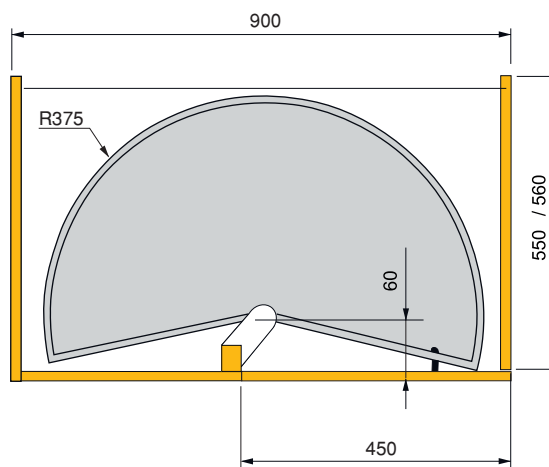

Cod.		
89293	15 21	1
Steel and plastic