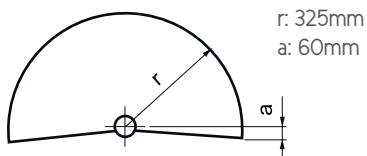

Assembly

Cod.		
89292	15 21	1
Steel and plastic