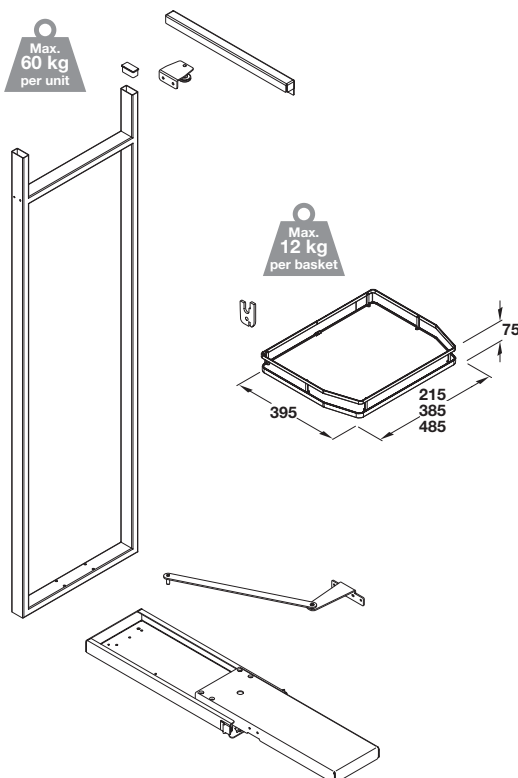

HÄFELE SWING OUT LARDER UNITS

Side and base mounted pull out and swing larder unit for hinged door fixing, available for 300, 500 or 600 mm cabinet widths with five chrome baskets with solid white base included.

Häfele swing out larder unit complete set, full extension

DESIGN 2016. © Häfele U.K. Ltd 2016. Dimensional data not binding. We reserve the right to alter specifications without notice.

- > For installed heights:
 - 1750 mm: 5x baskets included, chrome-plated steel wire with white solid base
- > Built-in depth min. 465 mm
- > Built-in width min. 240/440/540 mm
- > For cabinet widths 300, 500 or 600 mm
- > Recommended hinges 110°/125° (not included). If soft closing required, hinges with damper must be used
- > Set includes:
 - 1x Frame set; 1x frame
 - 1x Runner set; top runner, top roller and bottom runner
 - 1x Basket set: 5 baskets and 10 hooks
- > Order qty: 1 set

NEW

Base Mounting	300	500	600	Fixings included

For cabinet width	300 mm	500 mm	600 mm
Basket width	215 mm	385 mm	485 mm
Installed height			
1750 mm	549.86.724	549.86.754	549.86.774