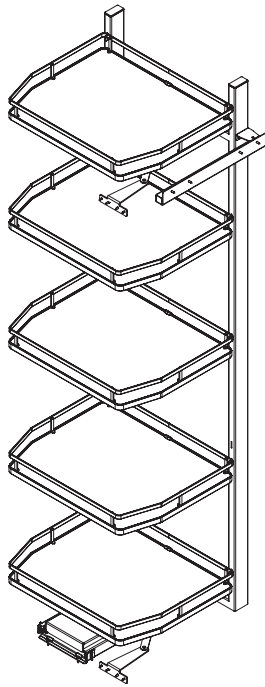

HÄFELE SWING OUT LARDER UNITS

Side and base mounted pull out and swing larder unit for hinged door fixing, available for 300, 500 or 600 mm cabinet widths with five chrome baskets with solid white base included.

Häfele swing out larder unit complete set, full extension

DESIGN 2016. © Häfele U.K. Ltd 2016. Dimensional data not binding. We reserve the right to alter specifications without notice.

- > For installed heights:
 - 1750 mm: 5x baskets included, chrome-plated steel wire with white solid base
- > Built-in depth min. 465 mm
- > Built-in width min. 240/440/540 mm
- > For cabinet widths 300, 500 or 600 mm
- > Recommended hinges 110°/125° (not included). If soft closing required, hinges with damper must be used
- > Set includes:
 - 1x Frame set; 1x frame
 - 1x Runner set; top runner, top roller and bottom runner
 - 1x Basket set: 5 baskets and 10 hooks
- > Order qty: 1 set

NEW

Base Mounting	300	500	600	Fixings included

For cabinet width	300 mm	500 mm	600 mm
Basket width	215 mm	385 mm	485 mm
Installed height			
1750 mm	549.86.724	549.86.754	549.86.774