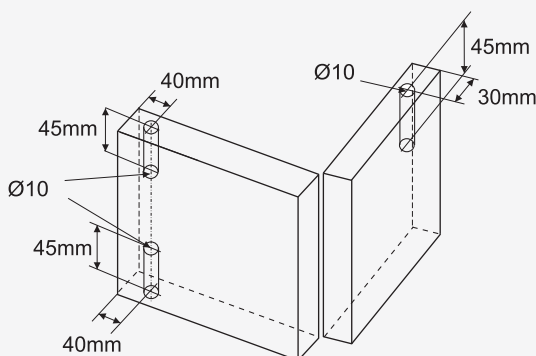

# APOLLO

Installation instruction

**VALCOMP**  
WWW.VALCOMP.PL

tel. (+48) 22 818 77 22

2 x 14 kg

4 x 14 kg

$$D = \frac{L}{2} - 4 \text{ mm}$$

$$D = \frac{L}{4} - 3 \text{ mm}$$

1

$D \leq 600 \text{ mm}$

H = height of the opening  
H minus 35 mm = height of the door

2

3 A

3 B

4

5

Ø4x20

Ø4x16

7

1:1