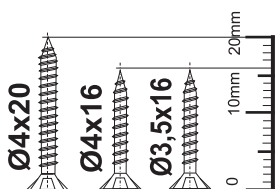

## AVAILABLE SETS

DOORS COUNT/  
UPPER TRACK LENGTH:

- APOLLO  
2/603 mm
- APOLLO  
2/756 mm
- APOLLO  
2/806 mm
- APOLLO  
2/908 mm
- APOLLO  
4/1213 mm
- APOLLO  
4/1518 mm
- APOLLO  
4/1822 mm

25 years warranty

Ø4x20

Ø4x16

7

1:1