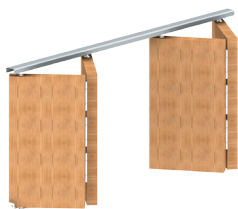

Apollo

general view

FOLDING DOOR RUNNER SET for quadruple door

Apollo

4x14kg

max. door weight

pack includes: