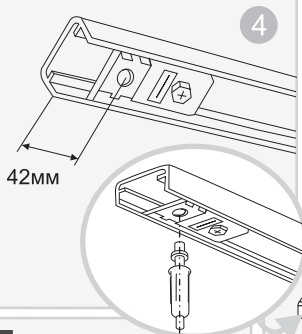

# APOLLO

Installation instruction

**VALCOMP**  
WWW.VALCOMP.PL

tel. (+48) 22 818 77 22

2 x 14 kg

4 x 14 kg

$$D = \frac{L}{2} - 4 \text{ mm}$$

$$D = \frac{L}{4} - 3 \text{ mm}$$

1

$D \leq 600 \text{ mm}$

H = height of the opening  
H minus 35 mm = height of the door

2

3 A

3 B

4

5

Ø4x20

Ø4x16

7

1:1