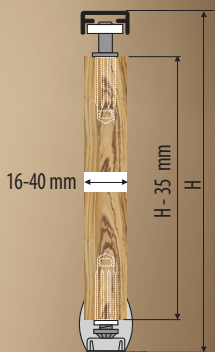

2x

lower pivot

2x

lower pivot settlement

2x

damper

1x

hinges

6x

set of screws

Includes  
full instructions  
for easy  
DIY installation

## AVAILABLE SETS

DOORS COUNT/  
UPPER TRACK LENGTH:

- APOLLO  
2/603 mm
- APOLLO  
2/756 mm
- APOLLO  
2/806 mm
- APOLLO  
2/908 mm
- APOLLO  
4/1213 mm
- APOLLO  
4/1518 mm
- APOLLO  
4/1822 mm

25 years warranty