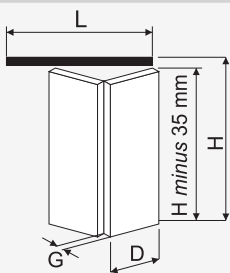

## AVAILABLE SETS

DOORS COUNT/  
UPPER TRACK LENGTH:

- APOLLO  
2/603 mm
- APOLLO  
2/756 mm
- APOLLO  
2/806 mm
- APOLLO  
2/908 mm
- APOLLO  
4/1213 mm
- APOLLO  
4/1518 mm
- APOLLO  
4/1822 mm

25 years warranty

# APOLLO

Installation instruction

**VALCOMP**  
WWW.VALCOMP.PL

tel. (+48) 22 818 77 22

2 x 14 kg

4 x 14 kg

$$D = \frac{L}{2} - 4 \text{ mm}$$

$$D = \frac{L}{4} - 3 \text{ mm}$$