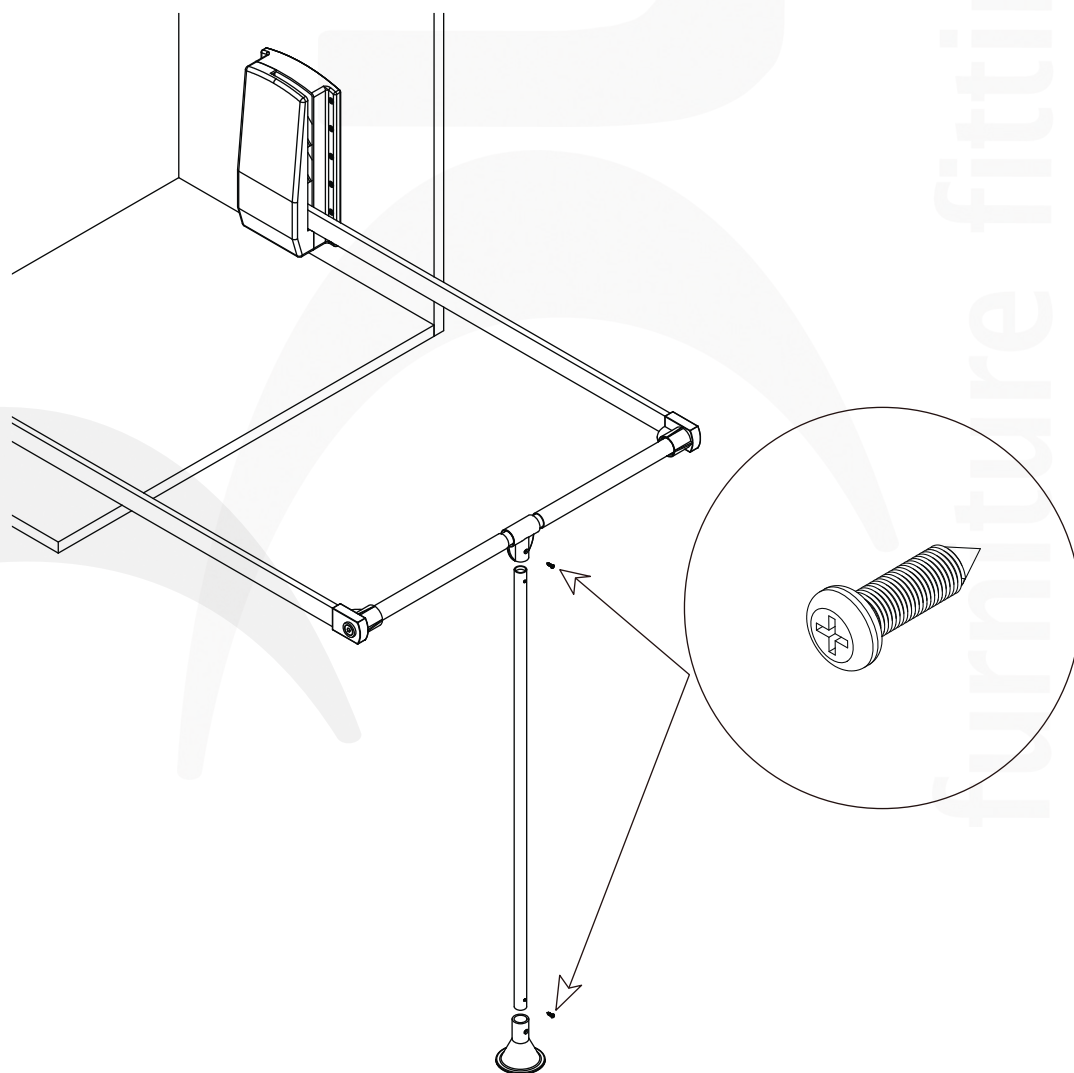

# Pull Down Wardrobe Rail

Part No:	Width Range (W):	Rail Size (S):
0654-004 0654-001	540-690mm	450-600mm
0654-005 0654-002	690-920mm	600-830mm
0654-006 0654-003	920-1240mm	830-115mm

**4**

**5**

**6**