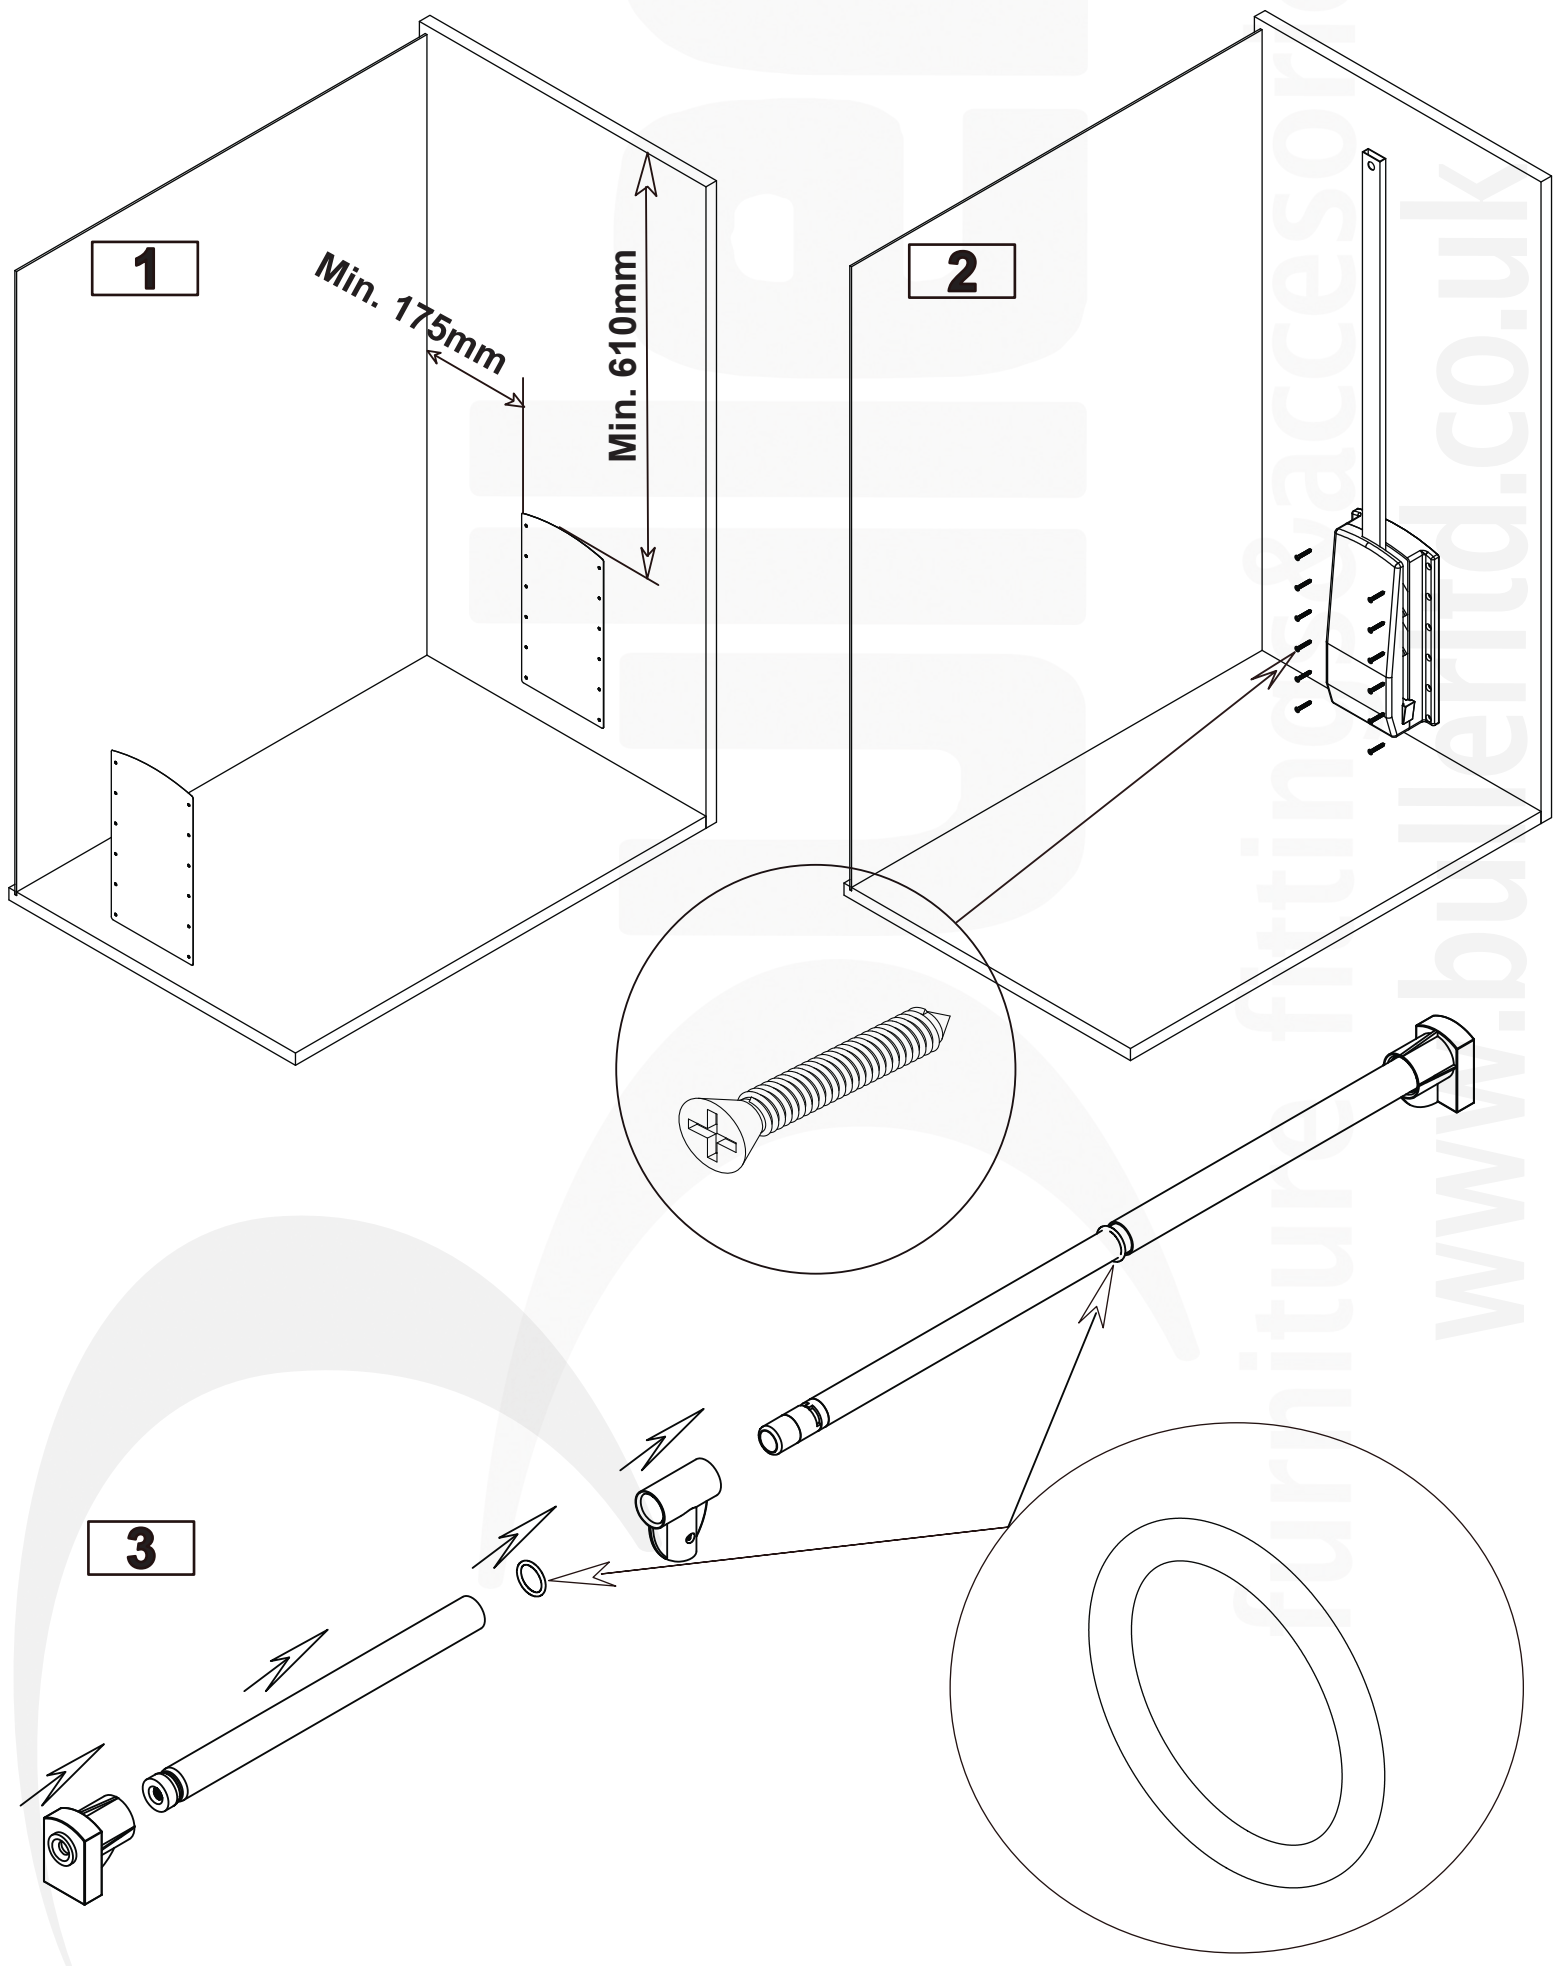

# Pull Down Wardrobe Rail

Part No:	Width Range (W):	Rail Size (S):
0654-004 0654-001	540-690mm	450-600mm
0654-005 0654-002	690-920mm	600-830mm
0654-006 0654-003	920-1240mm	830-115mm

**4**

**5**

**6**