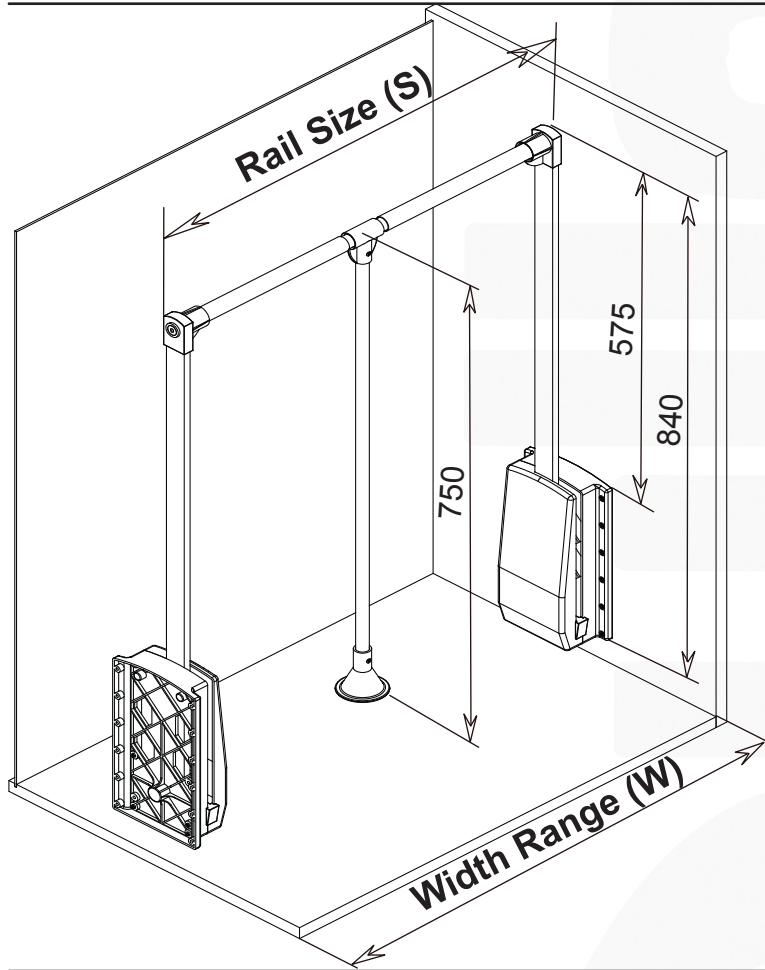

# Pull Down Wardrobe Rail

Part No:	Width Range (W):	Rail Size (S):
0654-004 0654-001	540-690mm	450-600mm
0654-005 0654-002	690-920mm	600-830mm
0654-006 0654-003	920-1240mm	830-115mm

**4**

**5**

**6**