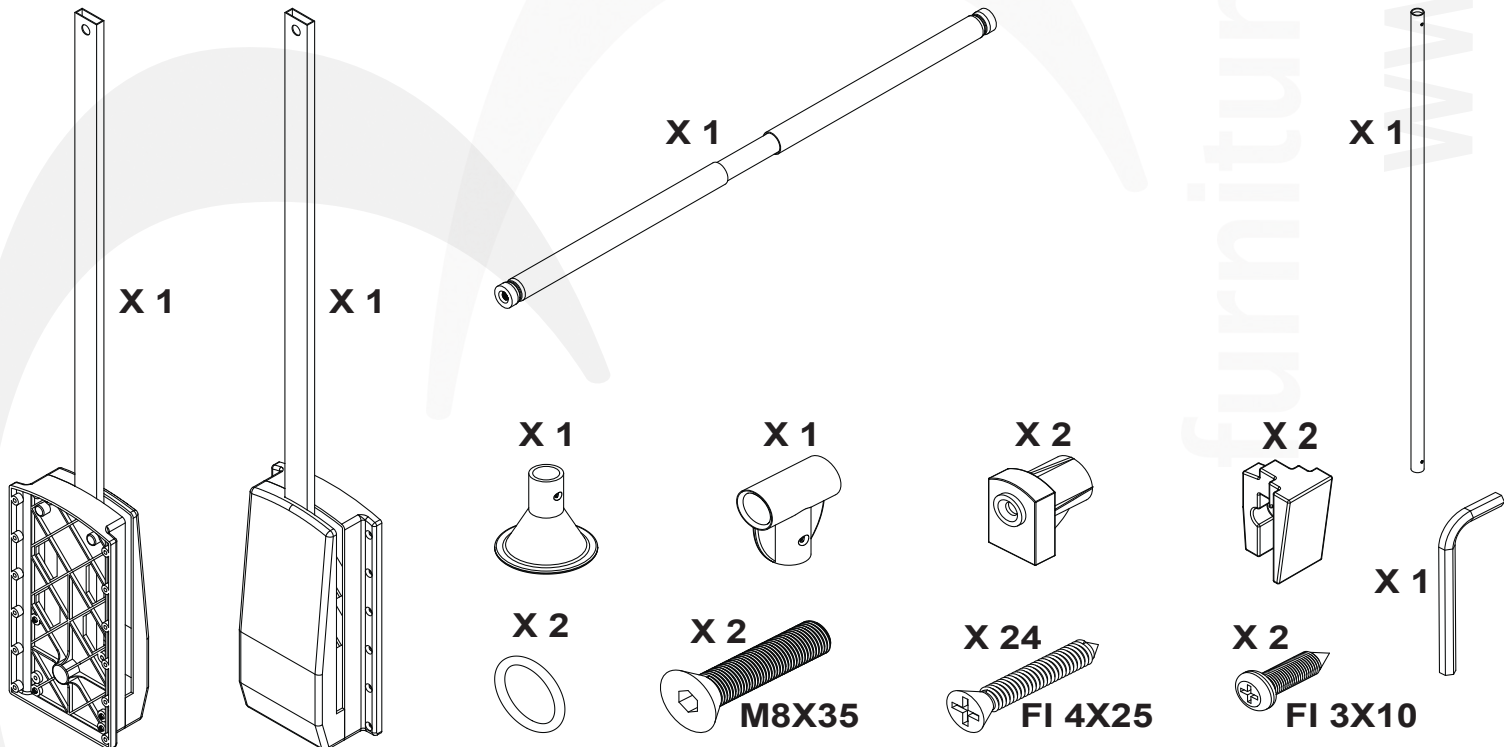

# Pull Down Wardrobe Rail

Part No:	Width Range (W):	Rail Size (S):
0654-004 0654-001	540-690mm	450-600mm
0654-005 0654-002	690-920mm	600-830mm
0654-006 0654-003	920-1240mm	830-115mm

**4**

**5**

**6**