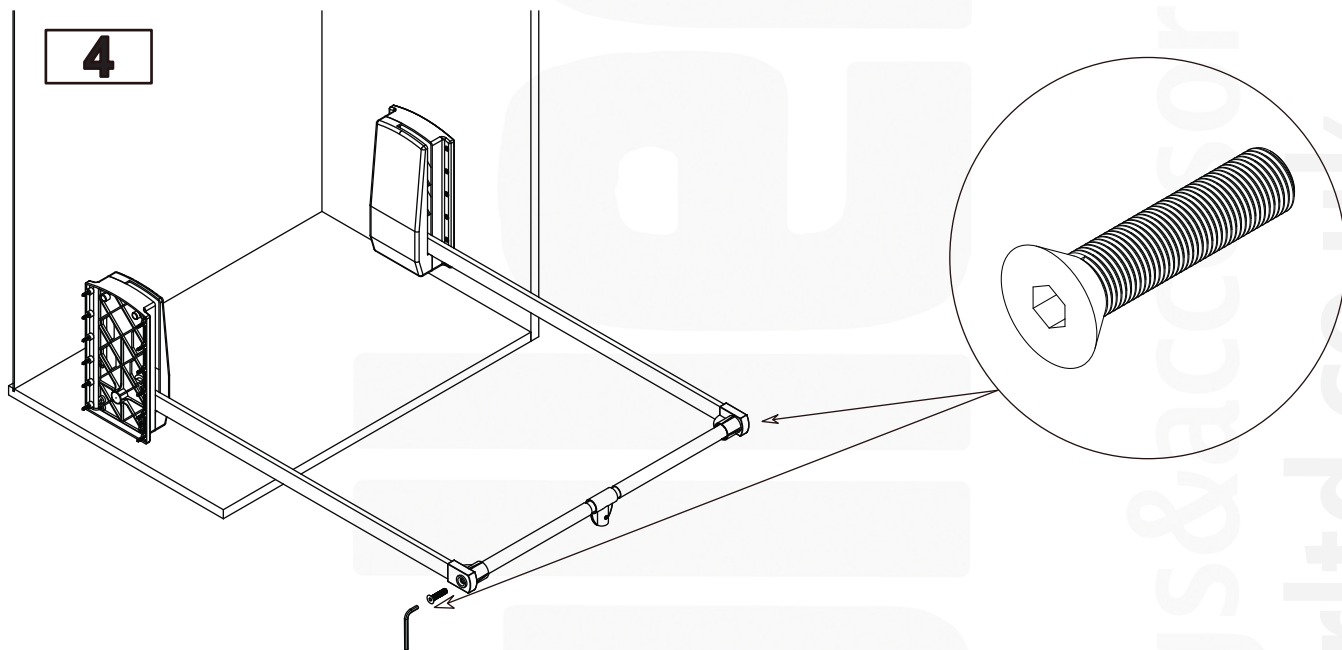

# Pull Down Wardrobe Rail

Part No:	Width Range (W):	Rail Size (S):
0654-004 0654-001	540-690mm	450-600mm
0654-005 0654-002	690-920mm	600-830mm
0654-006 0654-003	920-1240mm	830-115mm

**4**

**5**

**6**