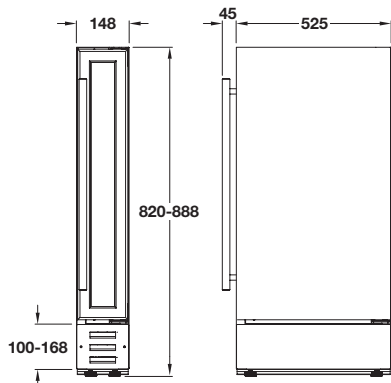

# WINE COOLERS

Freestanding/under counter wine coolers fit discretely into any size and style of kitchen.

Freestanding/under counter slimline wine cooler

- > Wine cooler, 240V
- > 148 mm wide
- > Holds up to 7 standard wine bottles
- > Single temperature storage zone
- > Temperature range 5-22 °C
- > Electronic temperature control
- > Red digital display
- > 6 integrated supports
- > LED interior light
- > Temperature memory function
- > Over temperature alarm
- > Height adjustable plinth section, black finish
- > Reversible door
- > Compressor driven
- > UV-protected smoked toughened glass triple glazed door
- > 1.8 m lead with 13 amp plug included
- > Order qty: 1 pc

**B**

Finish	Cat. No.
Stainless steel	535.18.020
Black	535.18.320

DESIGN 2016, © Häfele U.K. Ltd 2016. Dimensional data not binding. We reserve the right to alter specifications without notice.