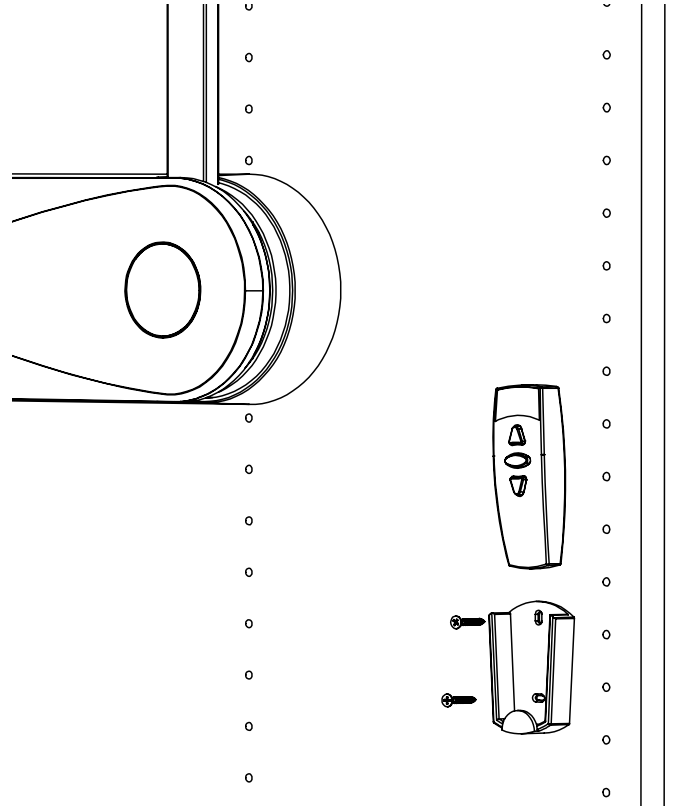

4 x

720-060 / 722-060: L = 550 - 868 mm
 720-100 / 722-100: L = 950 - 1568 mm

1

2

3

720

722

4

5

6

7

USA / Canada / Australia:
Only corded hand control

8

9

10

Only corded hand control