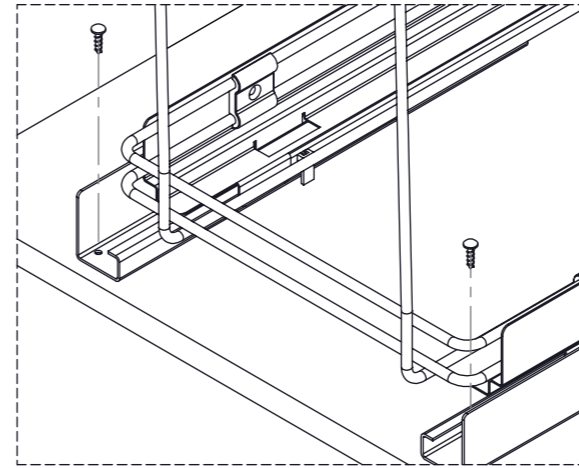

Kitchen Cupboard
With Door

D . 47 cm

W . 39 cm

Bucket : 35 L + 35 L

COMPONENTS

A (X1)

B (X8)

C (X2)

1

Place the bin in correct position as indicated and fix the 2 frontal screws

2

Unlock the slides and remove the wire structure
Déverrouillez les coulisses et retirez la structure en fil métallique

Fix the 2 screws at the back
Fixez les 2 vis arrières