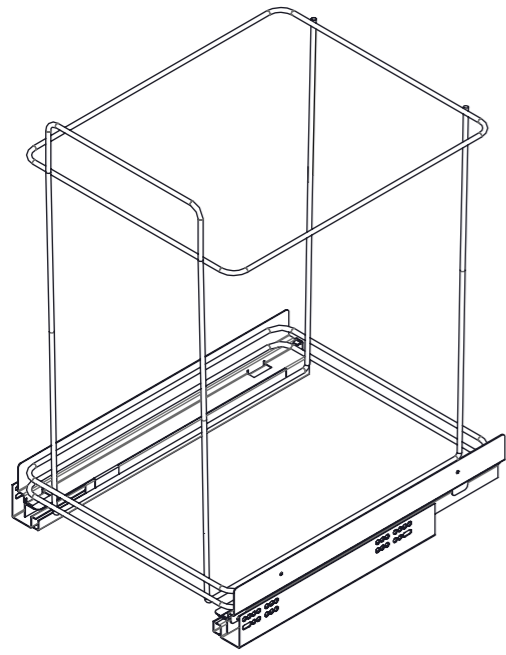

ellelippi

Colors : C97 (RAL 7012)

Materials : Metal Wire + Plastic

ECOFIL - PF01 53A2

Runners :

SALICE FUTURA 6525 - 450

Load capacity up to 30 kg

H . 62 cm

Kitchen Cupboard
With Door

D . 47 cm

W . 39 cm

Bucket : 35 L + 35 L

COMPONENTS

A (X1)

B (X8)

C (X2)

1

Place the bin in correct position as indicated and fix the 2 frontal screws

2

Unlock the slides and remove the wire structure
Déverrouillez les coulisses et retirez la structure en fil métallique

Fix the 2 screws at the back
Fixez les 2 vis arrières