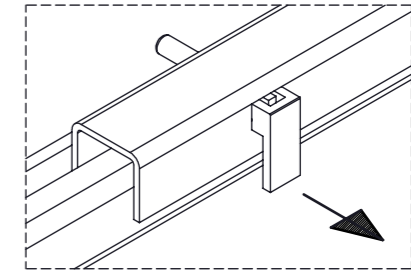

Kitchen Cupboard
With Door

D . 47 cm

W . 39 cm

Bucket : 35 L + 35 L

COMPONENTS

A (X1)

B (X8)

C (X2)

1

Place the bin in correct position as indicated and fix the 2 frontal screws

2

Unlock the slides and remove the wire structure
Déverrouillez les coulisses et retirez la structure en fil métallique

Fix the 2 screws at the back
Fixez les 2 vis arrières