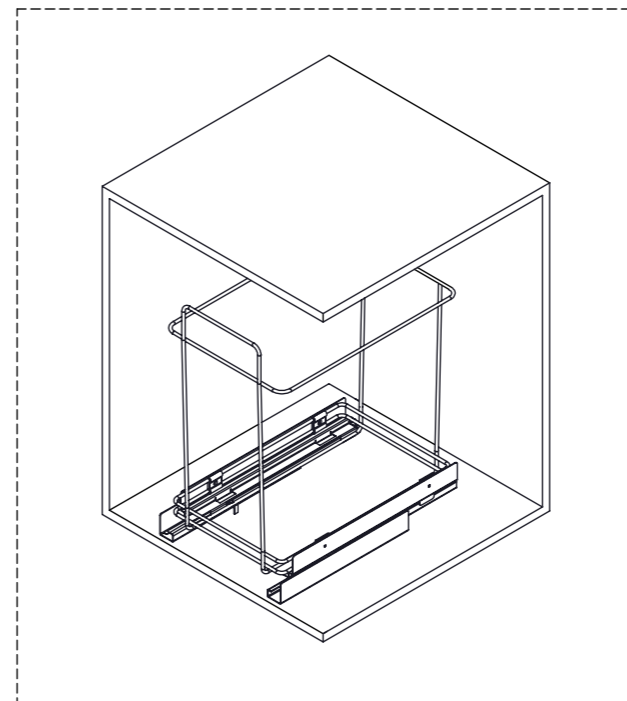

ellelippi

Colors : C97 (RAL 7012)

Materials : Metal Wire + Plastic

ECOFIL - PF01 53A2

Runners :

SALICE FUTURA 6525 - 450

Load capacity up to 30 kg

H . 62 cm

Kitchen Cupboard
With Door

D . 47 cm

W . 39 cm

Bucket : 35 L + 35 L

COMPONENTS

A (X1)

B (X8)

C (X2)

1

Place the bin in correct position as indicated and fix the 2 frontal screws

2

Unlock the slides and remove the wire structure
Déverrouillez les coulisses et retirez la structure en fil métallique

Fix the 2 screws at the back
Fixez les 2 vis arrières

3

Place the wire structure back on the slides and push it inside the cabinet
Remplacez la structure métallique sur les coulisses et poussez à l'intérieur du caisson

DRILLING LAYOUT