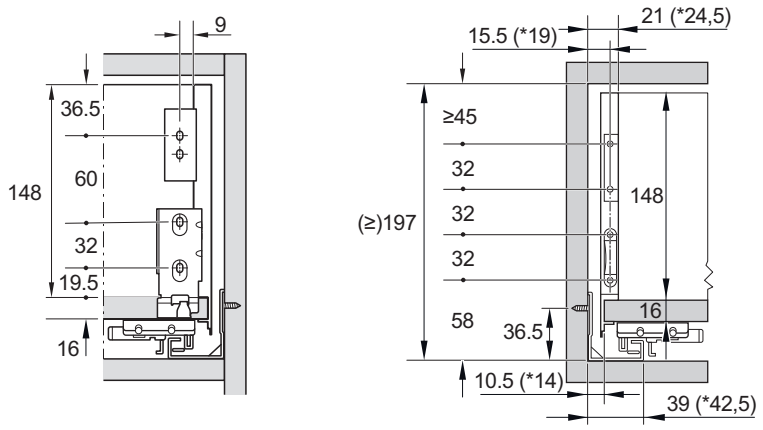

* for 19mm Matrix Runner UM A Version