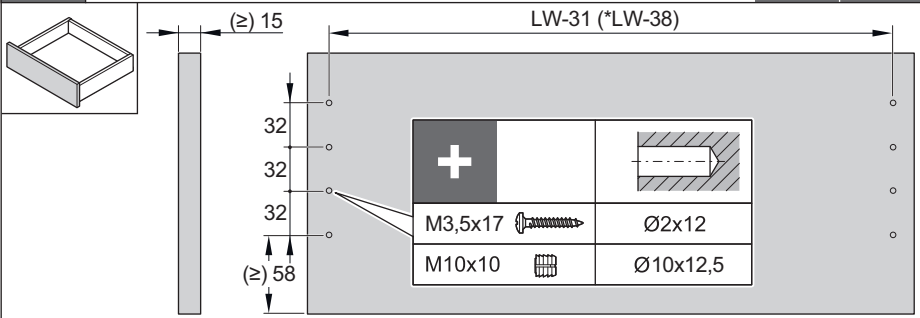

732.25.038

* for 19mm Matrix Runner UM A Version