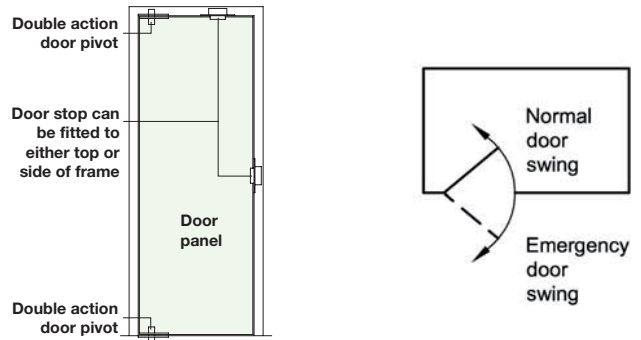

**Geze Double action pivot set**

- Suitable for doors up to 150 kg
- Pivot plate 90 x 44 mm
- Pivot cover plate - stainless steel

Cat. No.	932.10.760
----------	------------

Order qty: 1 pc

**Geze Double action pivot set**

- Suitable for doors up to 250 kg
- Pivot plate 75 x 70 mm
- Pivot cover plate - galvanized steel

Cat. No.	932.10.761
----------	------------

Order qty: 1 pc

**Emergency release door stops** to allow double action door to operate as a single swing in emergency situations, are shown on page 141