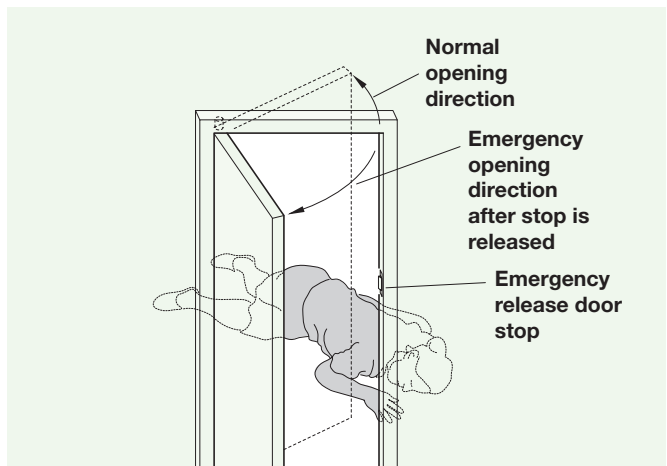

**Geze Double action pivot set**

- Suitable for doors up to 150 kg
- Pivot plate 90 x 44 mm
- Pivot cover plate - stainless steel

Cat. No.	932.10.760
----------	------------

Order qty: 1 pc

**Geze Double action pivot set**

- Suitable for doors up to 250 kg
- Pivot plate 75 x 70 mm
- Pivot cover plate - galvanized steel

Cat. No.	932.10.761
----------	------------

Order qty: 1 pc

**Emergency release door stops** to allow double action door to operate as a single swing in emergency situations, are shown on page 141