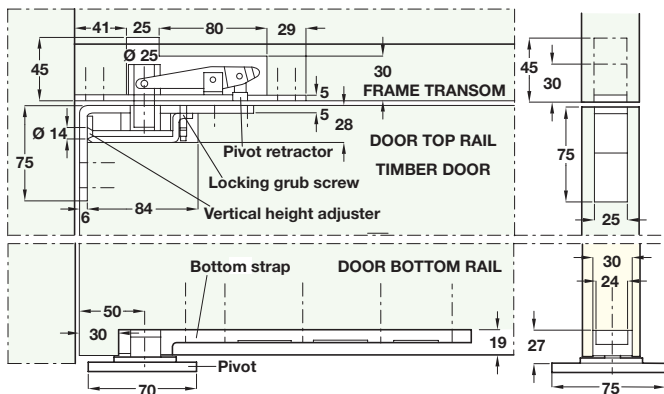

**Geze Double action pivot set**

- Suitable for doors up to 150 kg
- Pivot plate 90 x 44 mm
- Pivot cover plate - stainless steel

Cat. No.	932.10.760
----------	------------

Order qty: 1 pc

**Geze Double action pivot set**

- Suitable for doors up to 250 kg
- Pivot plate 75 x 70 mm
- Pivot cover plate - galvanized steel

Cat. No.	932.10.761
----------	------------

Order qty: 1 pc

**Emergency release door stops** to allow double action door to operate as a single swing in emergency situations, are shown on page 141