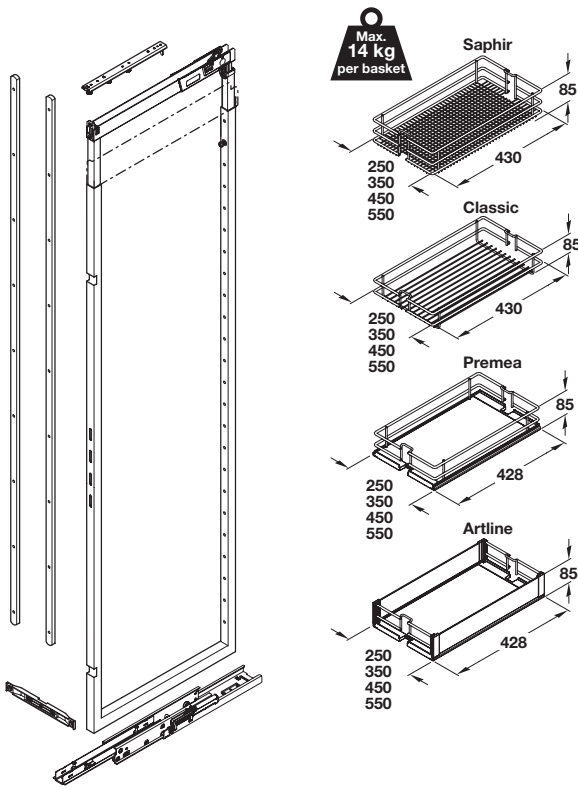

HSA larder unit complete set, centre mounting, height adjustable, full extension

- < For installed heights:
 - 950-1200 mm: 4x baskets included
 - 1200-1450 mm, 1450-1700 mm: 4x baskets included
 - 1700-1950 mm, 1900-2150 mm 2140-2330 mm: 5x baskets included (single baskets can be ordered in addition separately)
- < Built-in depth 470 mm
- < For cabinet widths 300, 400, 500 or 600 mm
- < Set includes:
 - 1x Frame set
 - 1x Runner set
 - 1x Basket set
- < Order qty: 1 set

Larder unit with ARTLINE glass sided chrome wire baskets

For cabinet width	300 mm	400 mm	500 mm
Basket width	250 mm	350 mm	450 mm
Installed height (mm)			
950-1200	547.48.411	547.48.431	547.48.451
1200-1450	547.48.412	547.48.432	547.48.452
1450-1700	547.48.413	547.48.433	547.48.453
1700-1950	547.48.414	547.48.434	547.48.454
1900-2150	547.48.415	547.48.435	547.48.455
2140-2330	547.48.416	547.48.436	547.48.456

Larder unit with PREMEA solid grey base silver wire baskets

For cabinet width	300 mm	400 mm	500 mm
Basket width	250 mm	350 mm	450 mm
Installed height (mm)			
950-1200	547.48.511	547.48.531	547.48.551
1200-1450	547.48.512	547.48.532	547.48.552
1450-1700	547.48.513	547.48.533	547.48.553
1700-1950	547.48.514	547.48.534	547.48.554
1900-2150	547.48.515	547.48.535	547.48.555
2140-2330	547.48.516	547.48.536	547.48.556

Larder unit with SAPHIR mesh chrome wire storage baskets

For cabinet width	300 mm	400 mm	500 mm	600 mm
Basket width	250 mm	350 mm	450 mm	550 mm
Installed height (mm)				
950-1200	547.20.501	547.20.511	547.20.521	547.20.531
1200-1450	547.20.502	547.20.512	547.20.522	547.20.532
1450-1700	547.20.503	547.20.513	547.20.523	547.20.533
1700-1950	547.20.504	547.20.514	547.20.524	547.20.534
1900-2150	547.20.505	547.20.515	547.20.525	547.20.535
2140-2330	547.20.506	547.20.516	547.20.526	547.20.536