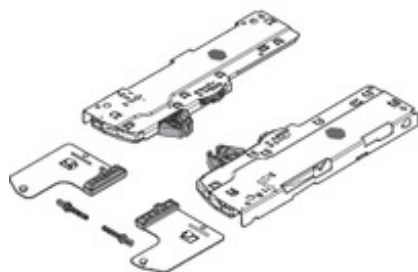

## Product details

TIP-ON BLUMOTION set (Unit + latch) for LEGRABOX/MOVENTO, Type L5, NL=450-750 mm, Total weight of the pull-out=35-70 kg, right+left

Part number	T60L7570
Item number	09133117
Colour / finish	Black
Packaging quantity	1 / 20
Weight per 1,000 Pcs in kg	399.72
EAN code	9009494101317
UPC code	

## Technical attributes

Attribute	Value
Type	Unit
Product group	LEGRABOX/MOVENTO
Nominal length of	450
Nominal length up to	750
Description	Type L5
Total weight of the pull-out	35-70
Trigger path	1
Triggering force	23.2
Clamping distance	41.5
BLUMOTION and BLUMATIC closing distance	27
Self-closing distance	12
Material	Nylon/steel
Colour / finish	black
Version	Optional part
Fixing method	to slip-on
type of depth adjustment	convenient with spiral screw
Depth adjustment	+/-3 mm
additions	Latch, right and left, enclosed
Item package	right+left
packaging	Commercial packing