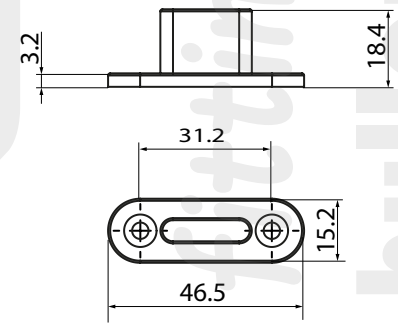

Scarab 50kg Sliding Door Track Set

Set of accessories for one door (option with a distance)

4

5

6

7

www.bulleritd.co.uk
 furniture fittings & accessories