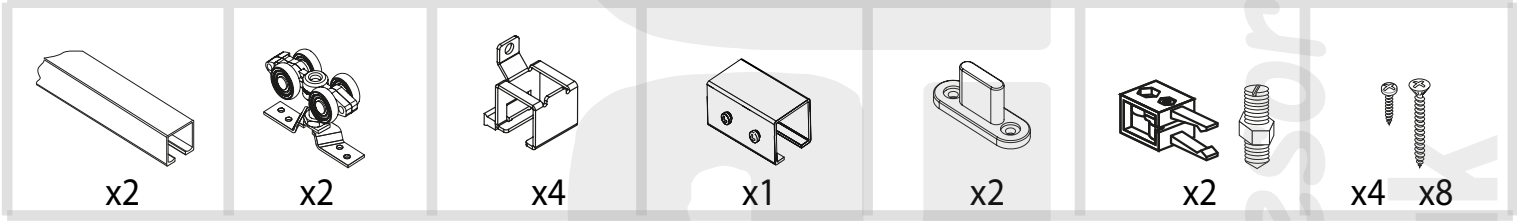

Scarab 50kg Sliding Door Track Set

Set of accessories for one door (option with a distance)

4

5

6

7

www.bulleritd.co.uk
 furniture fittings & accessories