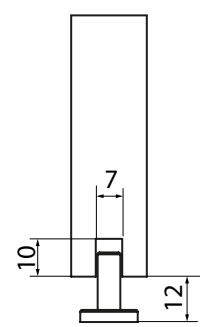

Scarab 50kg Sliding Door Track Set

Set of accessories for one door (option with a distance)

4

5

6

7

www.bulleritd.co.uk
 furniture fittings & accessories