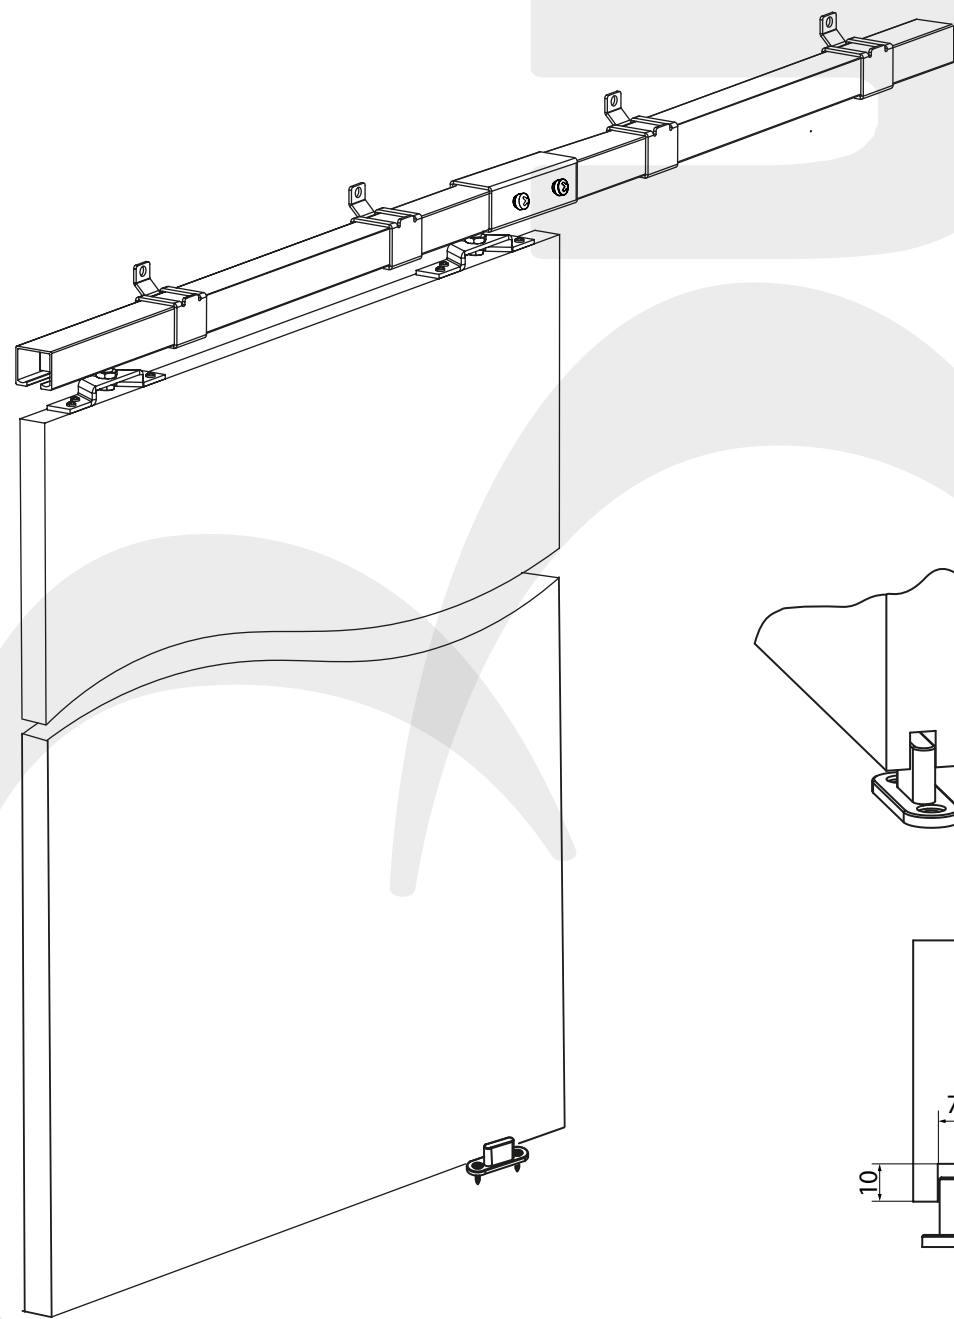

Scarab 50kg Sliding Door Track Set

Set of accessories for one door (option with a distance)

4

5

6

7

www.bulleritd.co.uk
 furniture fittings & accessories