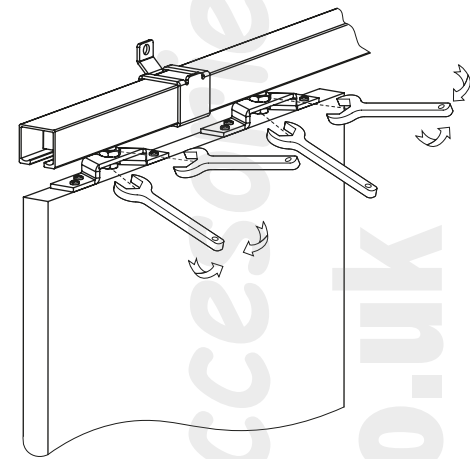

Scarab 50kg Sliding Door Track Set

Set of accessories for one door (option with a distance)

4

5

6

7

www.bulleritd.co.uk
 furniture fittings & accessories