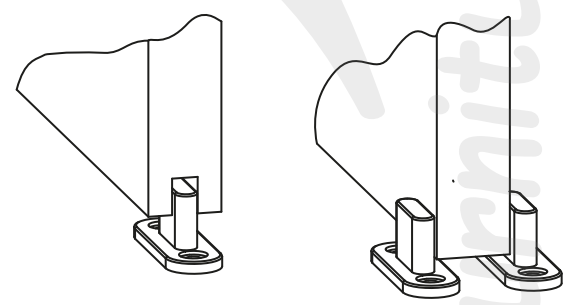

Scarab 50kg Sliding Door Track Set

Set of accessories for one door (option with a distance)

4

5

6

7

www.bulleritd.co.uk
 furniture fittings & accessories