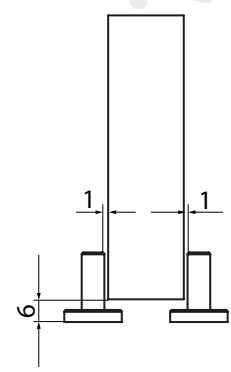

Scarab 50kg Sliding Door Track Set

Set of accessories for one door (option with a distance)

4

5

6

7

www.bulleritd.co.uk
 furniture fittings & accessories