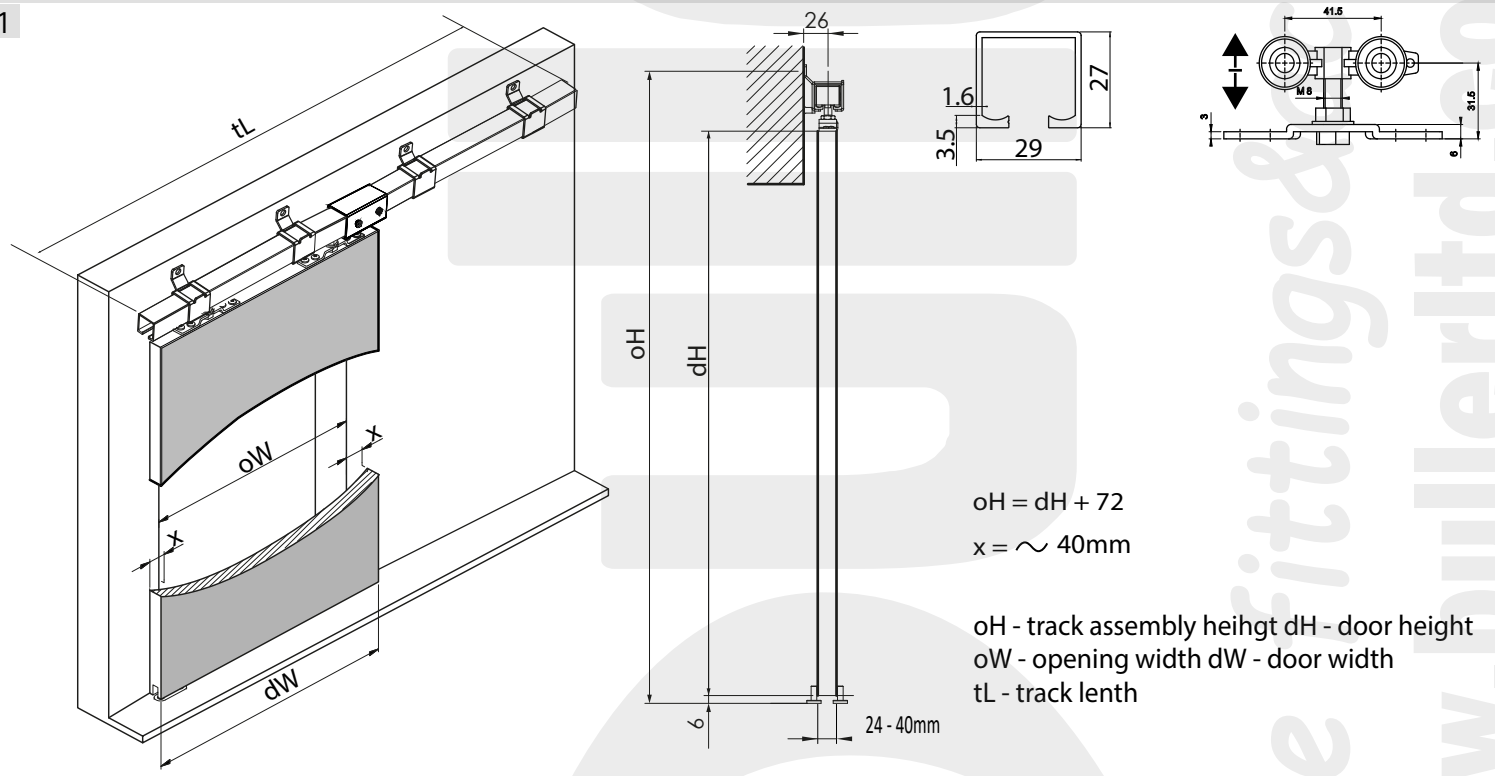

Scarab 50kg Sliding Door Track Set

Set of accessories for one door (option with a distance)

4

5

6

7

www.bulleritd.co.uk
 furniture fittings & accessories