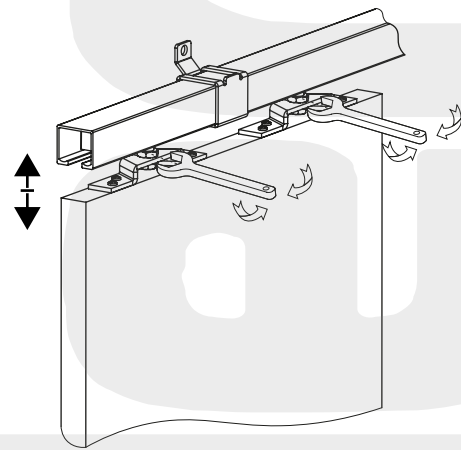

Scarab 50kg Sliding Door Track Set

Set of accessories for one door (option with a distance)

4

5

6

7

www.bulleritd.co.uk
 furniture fittings & accessories