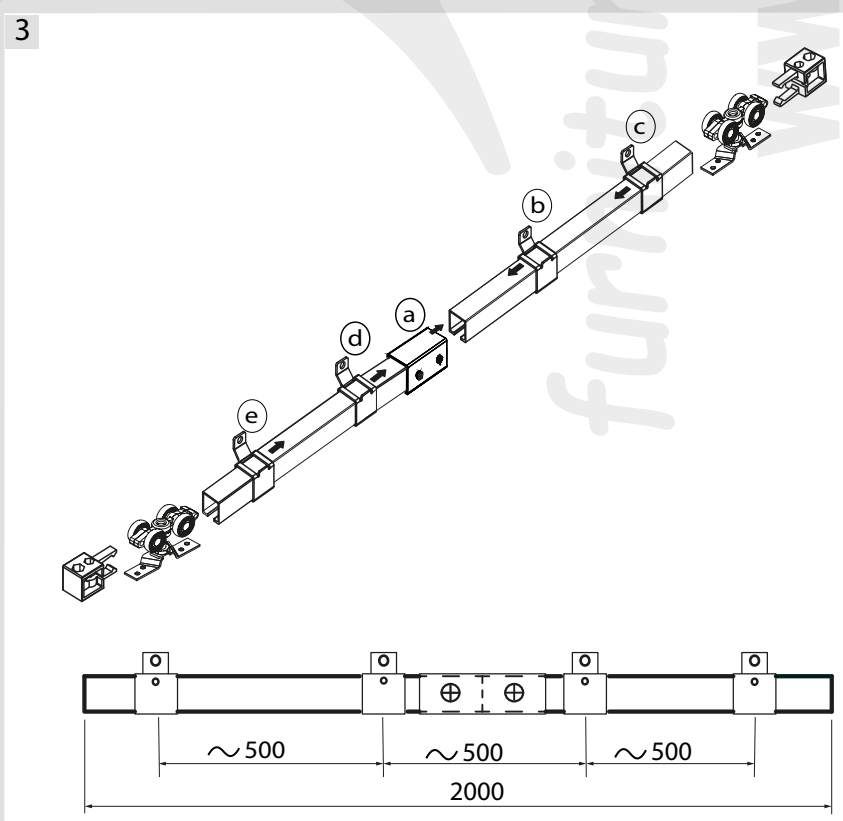

Scarab 50kg Sliding Door Track Set

Set of accessories for one door (option with a distance)

4

5

6

7

www.bulleritd.co.uk
 furniture fittings & accessories