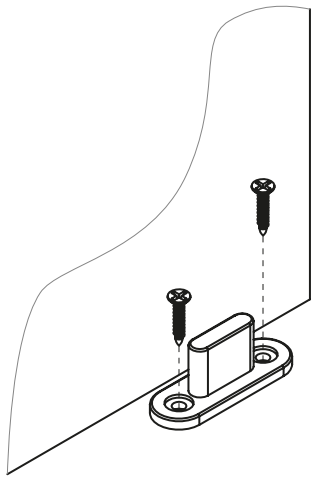

Scarab 50kg Sliding Door Track Set

Set of accessories for one door (option with a distance)

4

5

6

7

www.bulleritd.co.uk
 furniture fittings & accessories