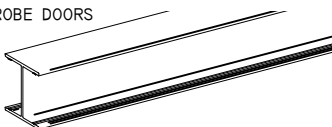

AUSTIN™

Sliding door system

Buller™
furniture fittings & accessories
www.bullerltd.co.uk

1.

1.1

SYSTEM 18 MM
OPTIONS - SEE PAGE SIX

- ① ALUMINIUM PROFILE HANDLES
- ② ALUMINIUM "H" PROFILE TO MERGE WARDROBE DOORS
- ③ ALUMINIUM TOP & BOTTOM FINISHING PROFILES FOR WARDROBE DOORS
- ④ ALUMINIUM FLAT STRIPE FOR WARDROBE DOORS

2.

3.

4.

5. 

6.

7.

8.

9. SYSTEM 18 MM OPTIONS

① ALUMINIUM PROFILE HANDLES

③ ALUMINIUM TOP & BOTTOM FINISHING PROFILES FOR WARDROBE DOORS

② ALUMINIUM "H" PROFILE TO MERGE WARDROBE DOORS

④ ALUMINIUM FLAT STRIPE FOR WARDROBE DOORS