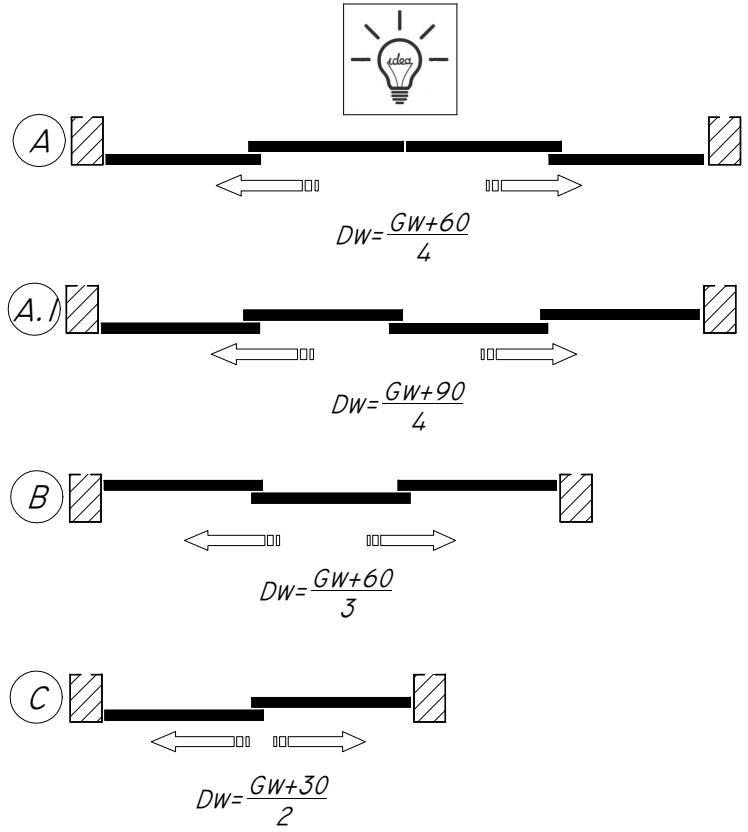

AUSTIN™

Sliding door system

Buller™
furniture fittings & accessories
www.bullerltd.co.uk

1.

1.1

SYSTEM 18 MM
OPTIONS - SEE PAGE SIX

- ① ALUMINIUM PROFILE HANDLES
- ② ALUMINIUM "H" PROFILE TO MERGE WARDROBE DOORS
- ③ ALUMINIUM TOP & BOTTOM FINISHING PROFILES FOR WARDROBE DOORS
- ④ ALUMINIUM FLAT STRIPE FOR WARDROBE DOORS

2.

3.

4.

5. 

6.

7.

8.

9. SYSTEM 18 MM OPTIONS