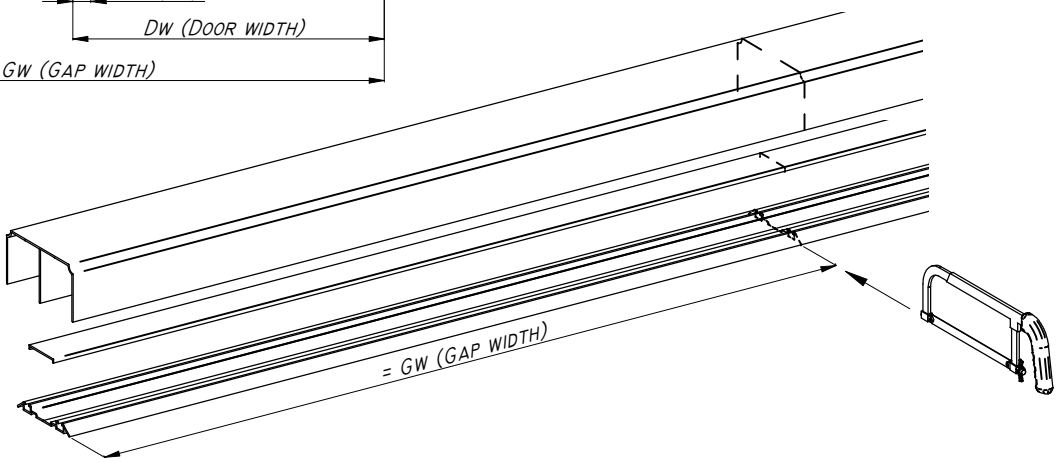

AUSTIN™

Sliding door system

Buller™
furniture fittings & accessories
www.bullerltd.co.uk

1.

1.1

SYSTEM 18 MM
OPTIONS - SEE PAGE SIX

- ① ALUMINIUM PROFILE HANDLES
- ② ALUMINIUM "H" PROFILE TO MERGE WARDROBE DOORS
- ③ ALUMINIUM TOP & BOTTOM FINISHING PROFILES FOR WARDROBE DOORS
- ④ ALUMINIUM FLAT STRIPE FOR WARDROBE DOORS

2.

3.

4.

5. 

6.

7.

8.

9. SYSTEM 18 MM OPTIONS