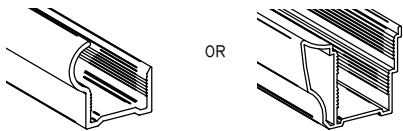

AUSTIN™

Sliding door system

Buller™
furniture fittings & accessories
www.bullerltd.co.uk

1.

1.1

SYSTEM 18 MM
OPTIONS - SEE PAGE SIX

- ① ALUMINIUM PROFILE HANDLES
- ② ALUMINIUM "H" PROFILE TO MERGE WARDROBE DOORS
- ③ ALUMINIUM TOP & BOTTOM FINISHING PROFILES FOR WARDROBE DOORS
- ④ ALUMINIUM FLAT STRIPE FOR WARDROBE DOORS

2.

3.

4.

5. 

6.

7.

8.

9. SYSTEM 18 MM OPTIONS

① ALUMINIUM PROFILE HANDLES

③ ALUMINIUM TOP & BOTTOM FINISHING PROFILES FOR WARDROBE DOORS

② ALUMINIUM "H" PROFILE TO MERGE WARDROBE DOORS

④ ALUMINIUM FLAT STRIPE FOR WARDROBE DOORS