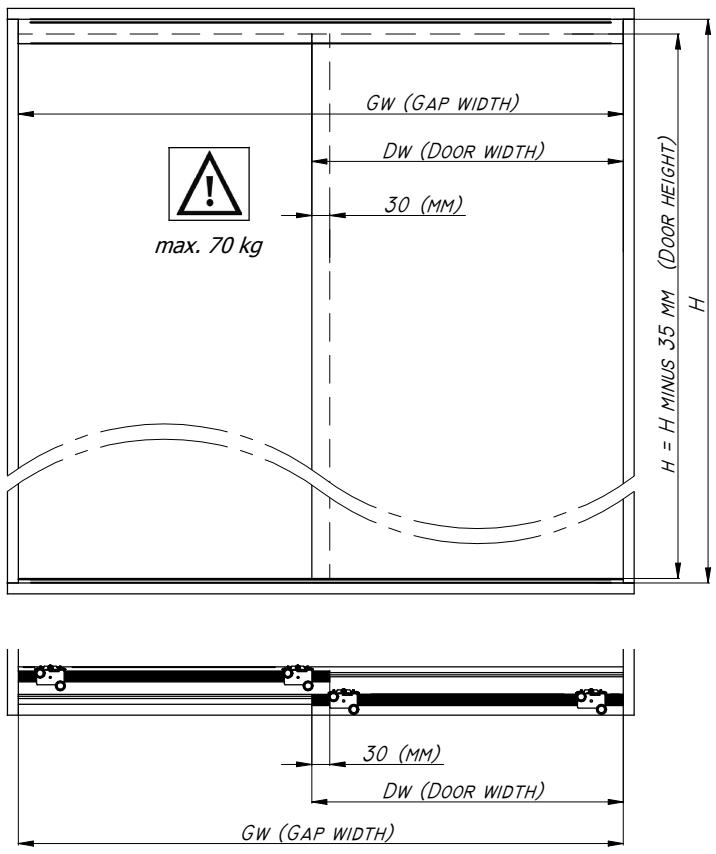

AUSTIN™

Sliding door system

Buller™
furniture fittings & accessories
www.bullerltd.co.uk

1.

1.1

SYSTEM 18 MM
OPTIONS - SEE PAGE SIX

- ① ALUMINIUM PROFILE HANDLES
- ② ALUMINIUM "H" PROFILE TO MERGE WARDROBE DOORS
- ③ ALUMINIUM TOP & BOTTOM FINISHING PROFILES FOR WARDROBE DOORS
- ④ ALUMINIUM FLAT STRIPE FOR WARDROBE DOORS

2.

3.

4.

5. 

6.

7.

8.

9. SYSTEM 18 MM OPTIONS