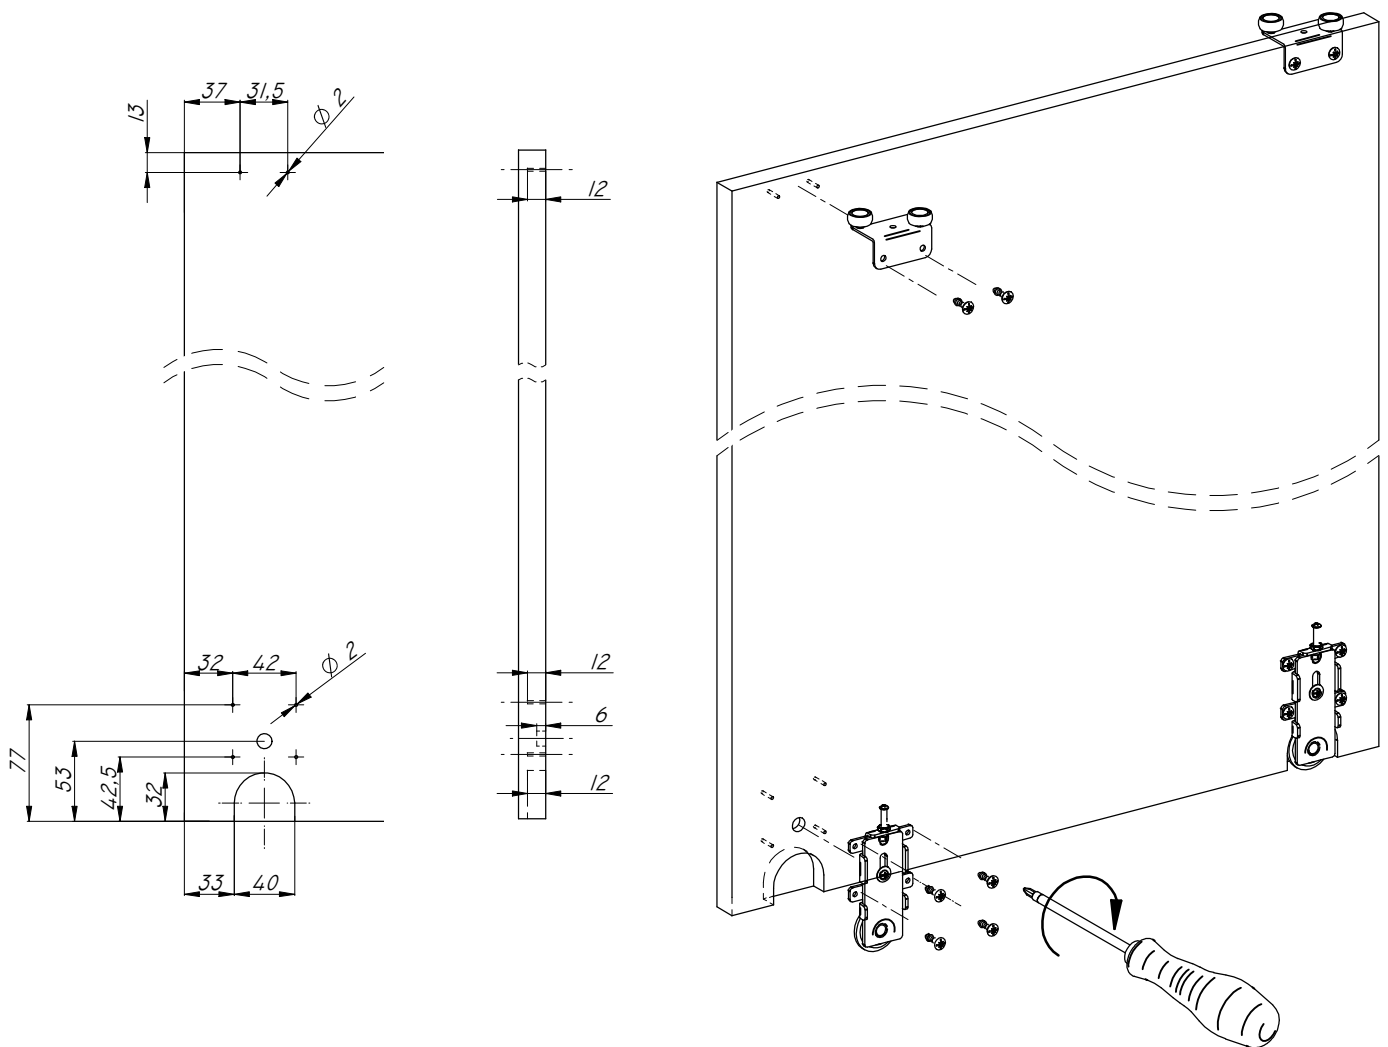

AUSTIN™

Sliding door system

Buller™
furniture fittings & accessories
www.bullerltd.co.uk

1.

1.1

SYSTEM 18 MM
OPTIONS - SEE PAGE SIX

- ① ALUMINIUM PROFILE HANDLES
- ② ALUMINIUM "H" PROFILE TO MERGE WARDROBE DOORS
- ③ ALUMINIUM TOP & BOTTOM FINISHING PROFILES FOR WARDROBE DOORS
- ④ ALUMINIUM FLAT STRIPE FOR WARDROBE DOORS

2.

3.

4.

5. 

6.

7.

8.

9. SYSTEM 18 MM OPTIONS