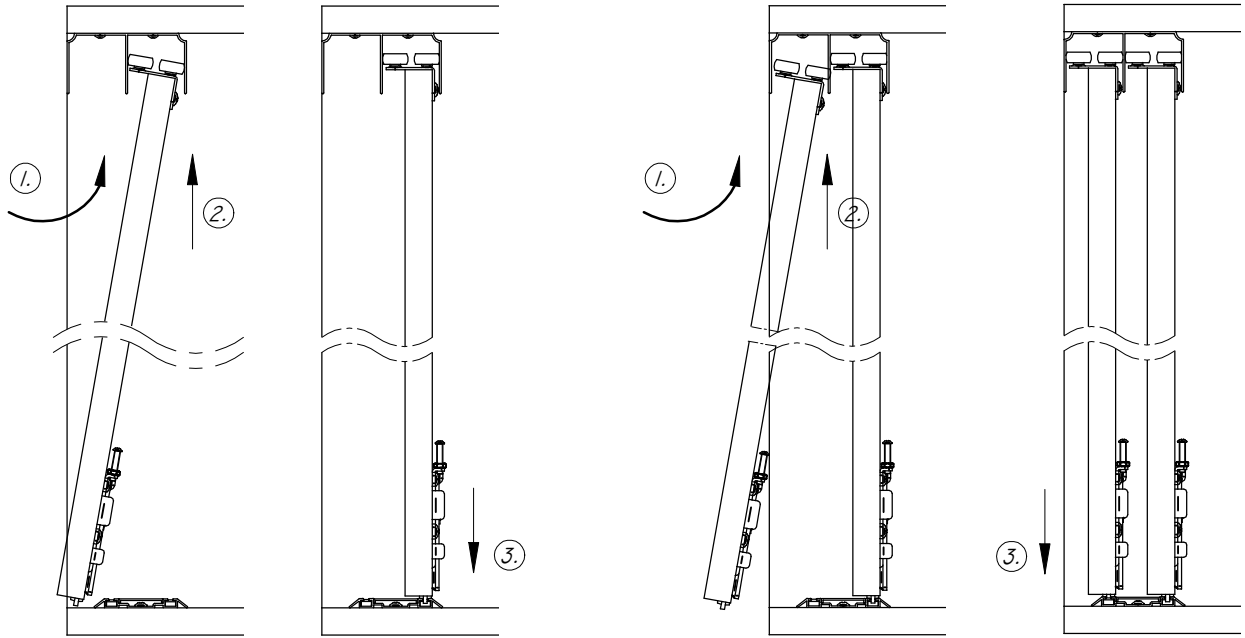

AUSTIN™

Sliding door system

Buller™
furniture fittings & accessories
www.bullerltd.co.uk

1.

1.1

SYSTEM 18 MM
OPTIONS - SEE PAGE SIX

- ① ALUMINIUM PROFILE HANDLES
- ② ALUMINIUM "H" PROFILE TO MERGE WARDROBE DOORS
- ③ ALUMINIUM TOP & BOTTOM FINISHING PROFILES FOR WARDROBE DOORS
- ④ ALUMINIUM FLAT STRIPE FOR WARDROBE DOORS

2.

3.

4.

5. 

6.

7.

8.

9. SYSTEM 18 MM OPTIONS

① ALUMINIUM PROFILE HANDLES

③ ALUMINIUM TOP & BOTTOM FINISHING PROFILES FOR WARDROBE DOORS

② ALUMINIUM "H" PROFILE TO MERGE WARDROBE DOORS

④ ALUMINIUM FLAT STRIPE FOR WARDROBE DOORS