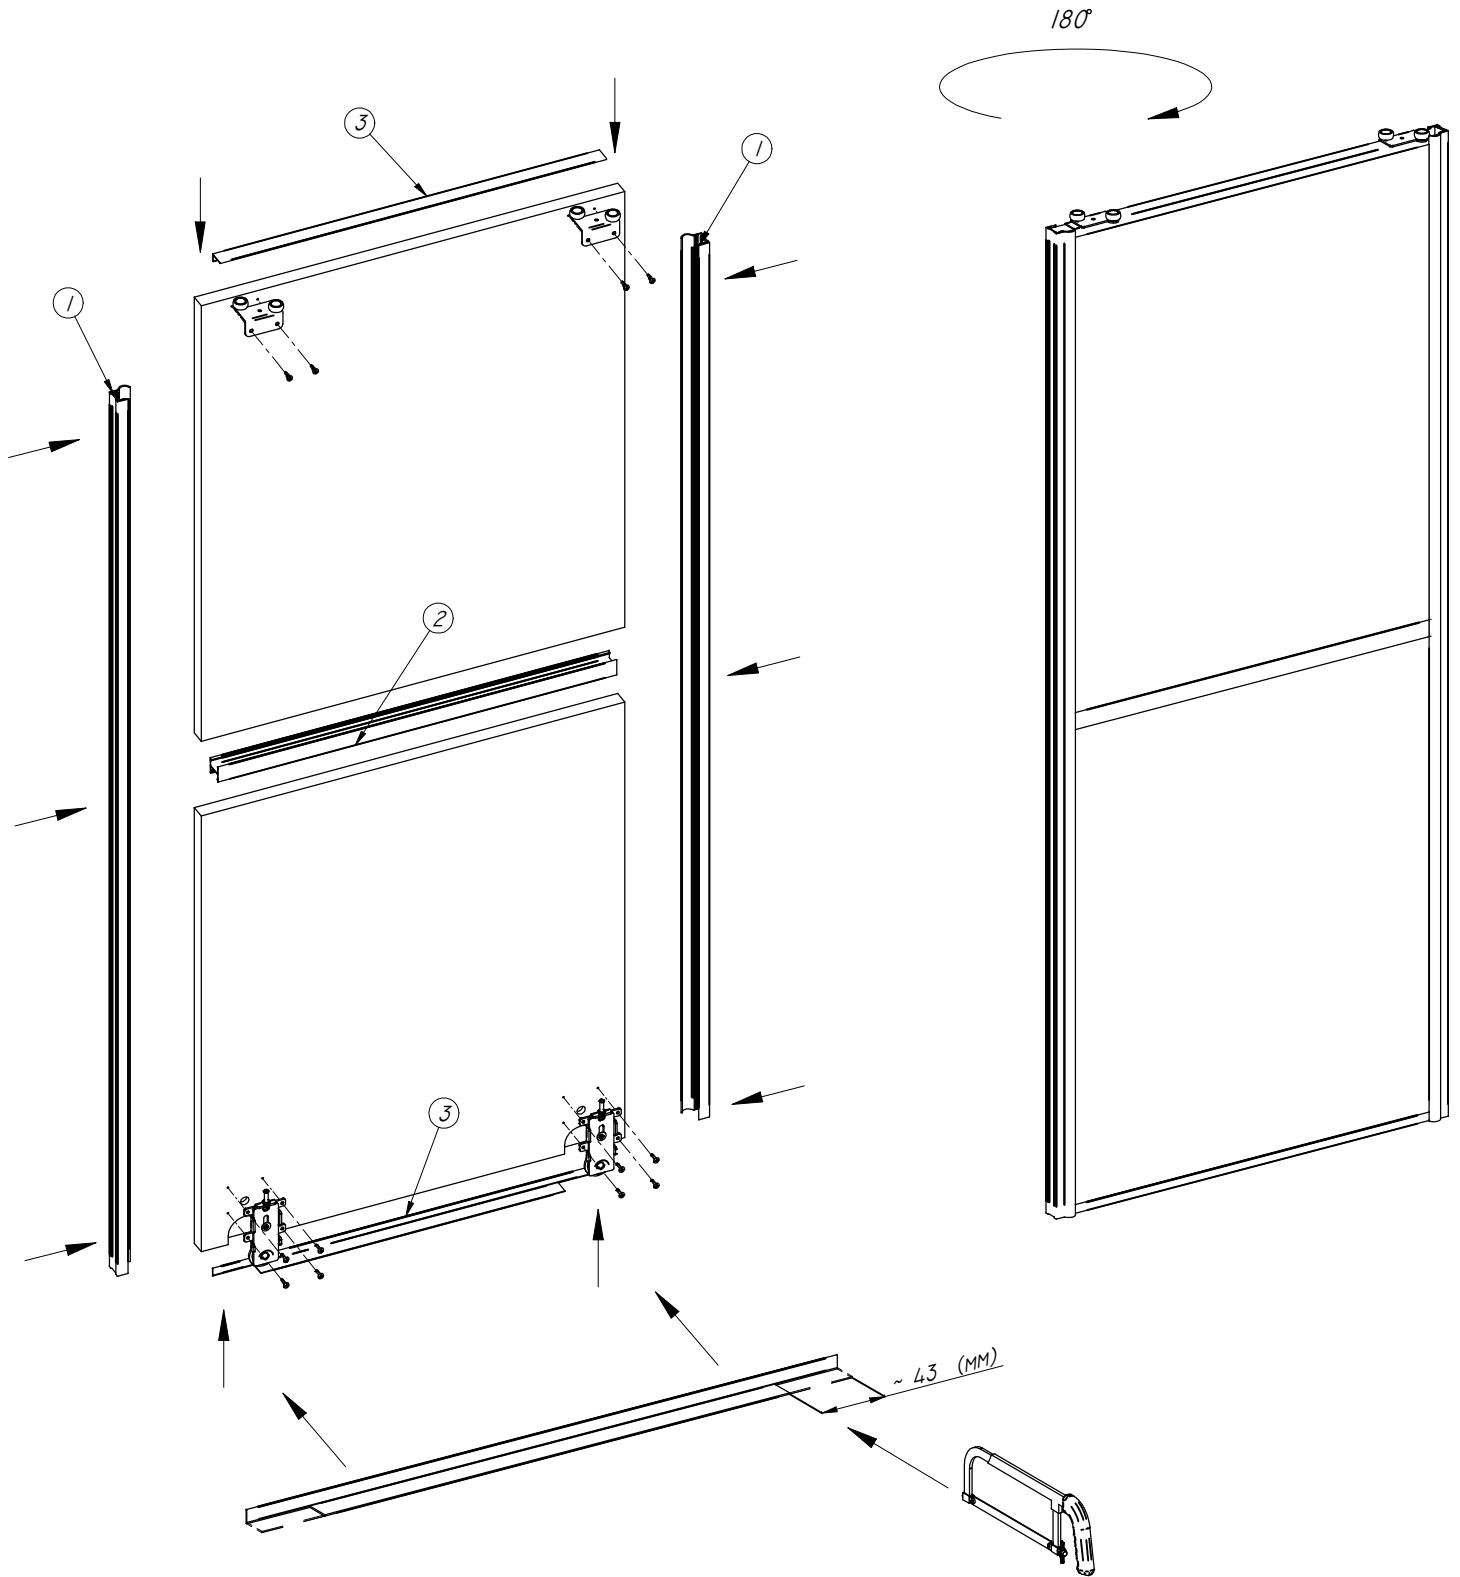

AUSTIN™

Sliding door system

Buller™
furniture fittings & accessories
www.bullerltd.co.uk

1.

1.1

SYSTEM 18 MM
OPTIONS - SEE PAGE SIX

- ① ALUMINIUM PROFILE HANDLES
- ② ALUMINIUM "H" PROFILE TO MERGE WARDROBE DOORS
- ③ ALUMINIUM TOP & BOTTOM FINISHING PROFILES FOR WARDROBE DOORS
- ④ ALUMINIUM FLAT STRIPE FOR WARDROBE DOORS

2.

3.

4.

5. 

6.

7.

8.

9. SYSTEM 18 MM OPTIONS

① ALUMINIUM PROFILE HANDLES

③ ALUMINIUM TOP & BOTTOM FINISHING PROFILES FOR WARDROBE DOORS

② ALUMINIUM "H" PROFILE TO MERGE WARDROBE DOORS

④ ALUMINIUM FLAT STRIPE FOR WARDROBE DOORS