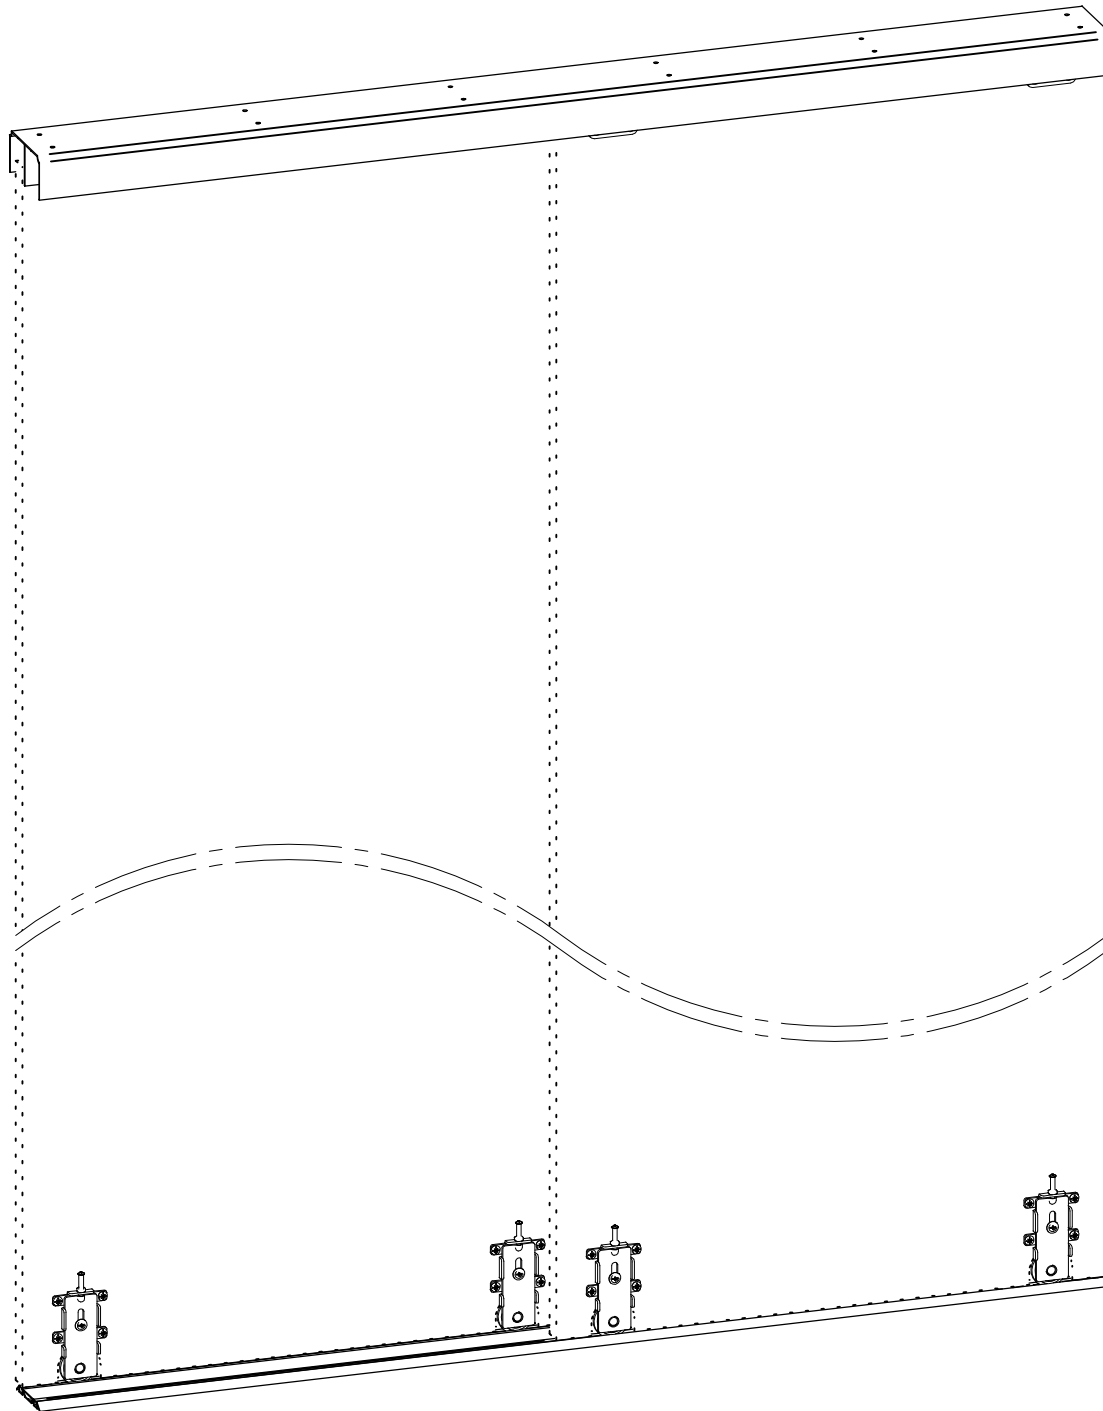

AUSTIN™

Sliding door system

Buller™
furniture fittings & accessories
www.bullerltd.co.uk

1.

1.1

SYSTEM 18 MM
OPTIONS - SEE PAGE SIX

- ① ALUMINIUM PROFILE HANDLES
- ② ALUMINIUM "H" PROFILE TO MERGE WARDROBE DOORS
- ③ ALUMINIUM TOP & BOTTOM FINISHING PROFILES FOR WARDROBE DOORS
- ④ ALUMINIUM FLAT STRIPE FOR WARDROBE DOORS

2.

3.

4.

5. 

6.

7.

8.

9. SYSTEM 18 MM OPTIONS