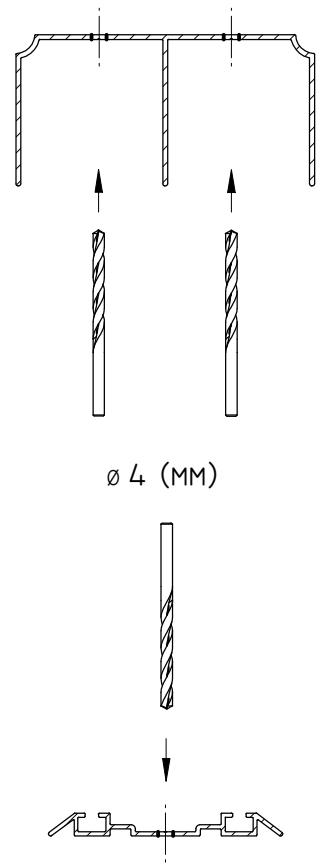

AUSTIN™

Sliding door system

Buller™
furniture fittings & accessories
www.bullerltd.co.uk

1.

1.1

SYSTEM 18 MM
OPTIONS - SEE PAGE SIX

- ① ALUMINIUM PROFILE HANDLES
- ② ALUMINIUM "H" PROFILE TO MERGE WARDROBE DOORS
- ③ ALUMINIUM TOP & BOTTOM FINISHING PROFILES FOR WARDROBE DOORS
- ④ ALUMINIUM FLAT STRIPE FOR WARDROBE DOORS

2.

3.

4.

5. 

6.

7.

8.

9. SYSTEM 18 MM OPTIONS