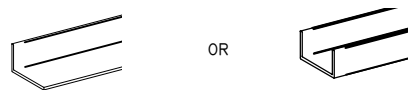

③ ALUMINIUM TOP & BOTTOM FINISHING PROFILES FOR WARDROBE DOORS

④ ALUMINIUM FLAT STRIPE FOR WARDROBE DOORS