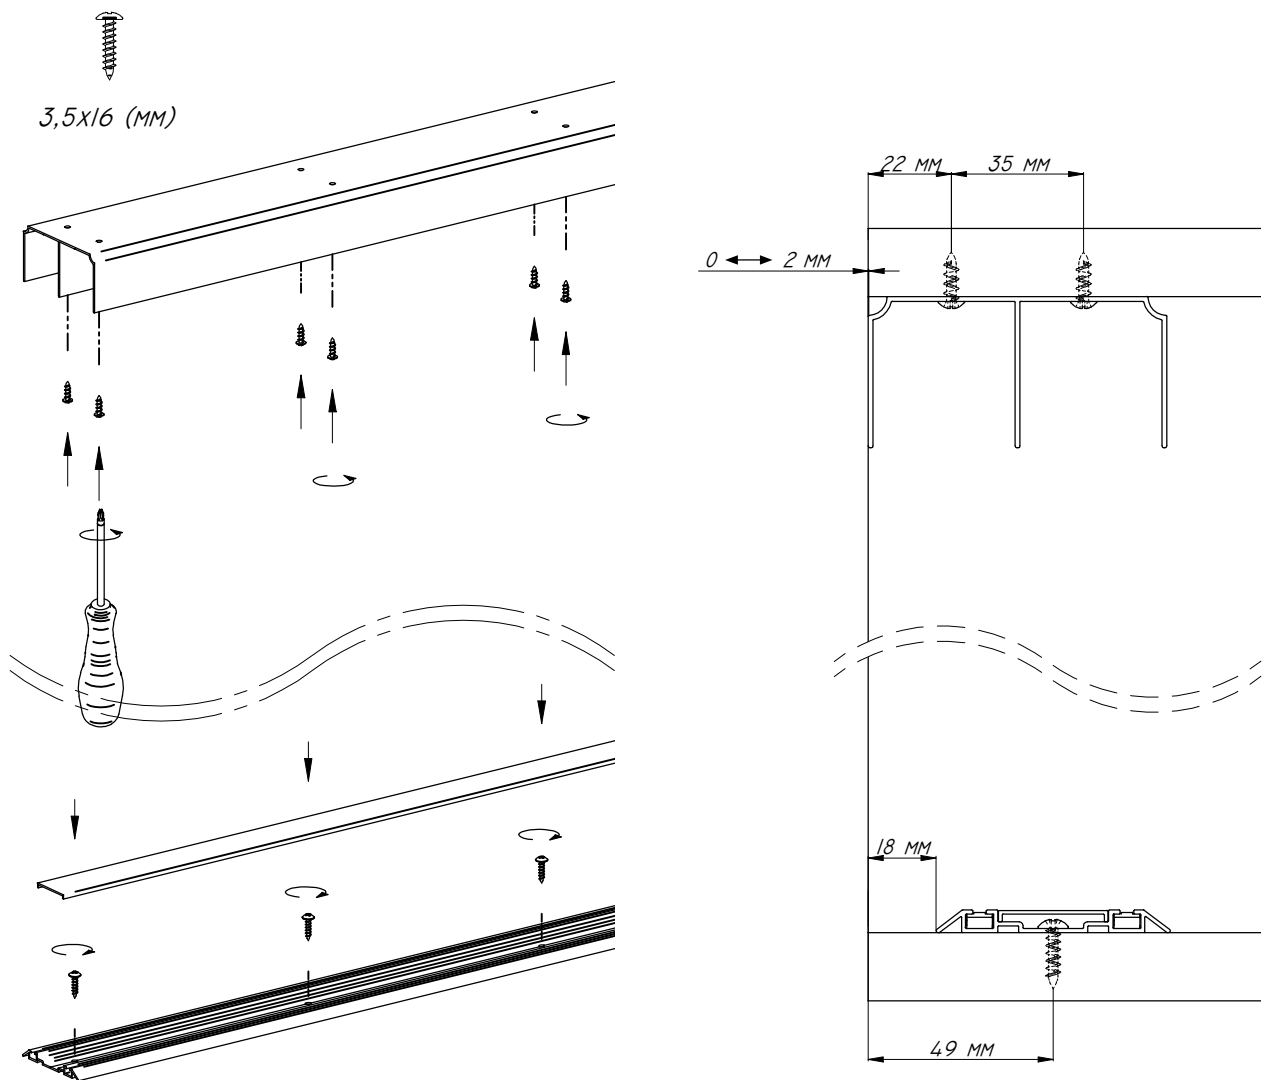

2.

3.

4.

5. 

6.

7.

8.

9. SYSTEM 18 MM OPTIONS

① ALUMINIUM PROFILE HANDLES

③ ALUMINIUM TOP & BOTTOM FINISHING PROFILES FOR WARDROBE DOORS

② ALUMINIUM "H" PROFILE TO MERGE WARDROBE DOORS

④ ALUMINIUM FLAT STRIPE FOR WARDROBE DOORS