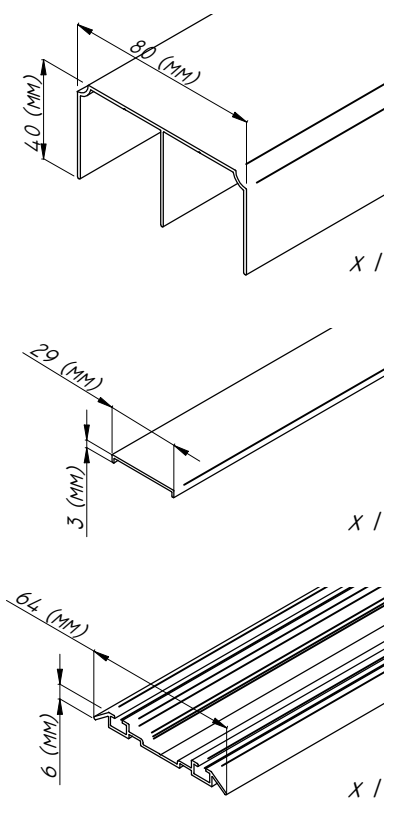

AUSTIN™

Sliding door system

Buller™
furniture fittings & accessories
www.bullerltd.co.uk

1.

1.1

SYSTEM 18 MM
OPTIONS - SEE PAGE SIX

- ① ALUMINIUM PROFILE HANDLES
- ② ALUMINIUM "H" PROFILE TO MERGE WARDROBE DOORS
- ③ ALUMINIUM TOP & BOTTOM FINISHING PROFILES FOR WARDROBE DOORS
- ④ ALUMINIUM FLAT STRIPE FOR WARDROBE DOORS

2.

3.

4.

5. 

6.

7.

8.

9. SYSTEM 18 MM OPTIONS