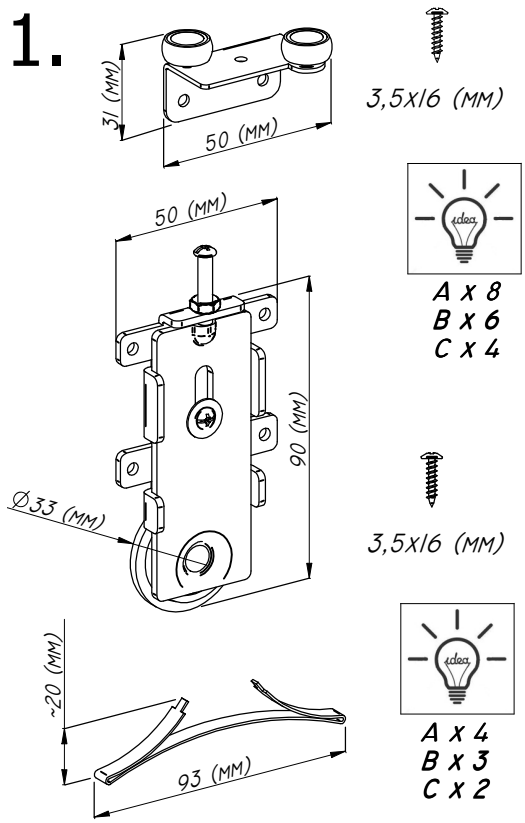

AUSTIN™

Sliding door system

Buller™
furniture fittings & accessories
www.bullerltd.co.uk

1.

1.1

SYSTEM 18 MM
OPTIONS - SEE PAGE SIX

- ① ALUMINIUM PROFILE HANDLES
- ② ALUMINIUM "H" PROFILE TO MERGE WARDROBE DOORS
- ③ ALUMINIUM TOP & BOTTOM FINISHING PROFILES FOR WARDROBE DOORS
- ④ ALUMINIUM FLAT STRIPE FOR WARDROBE DOORS

2.

3.

4.

5. 

6.

7.

8.

9. SYSTEM 18 MM OPTIONS