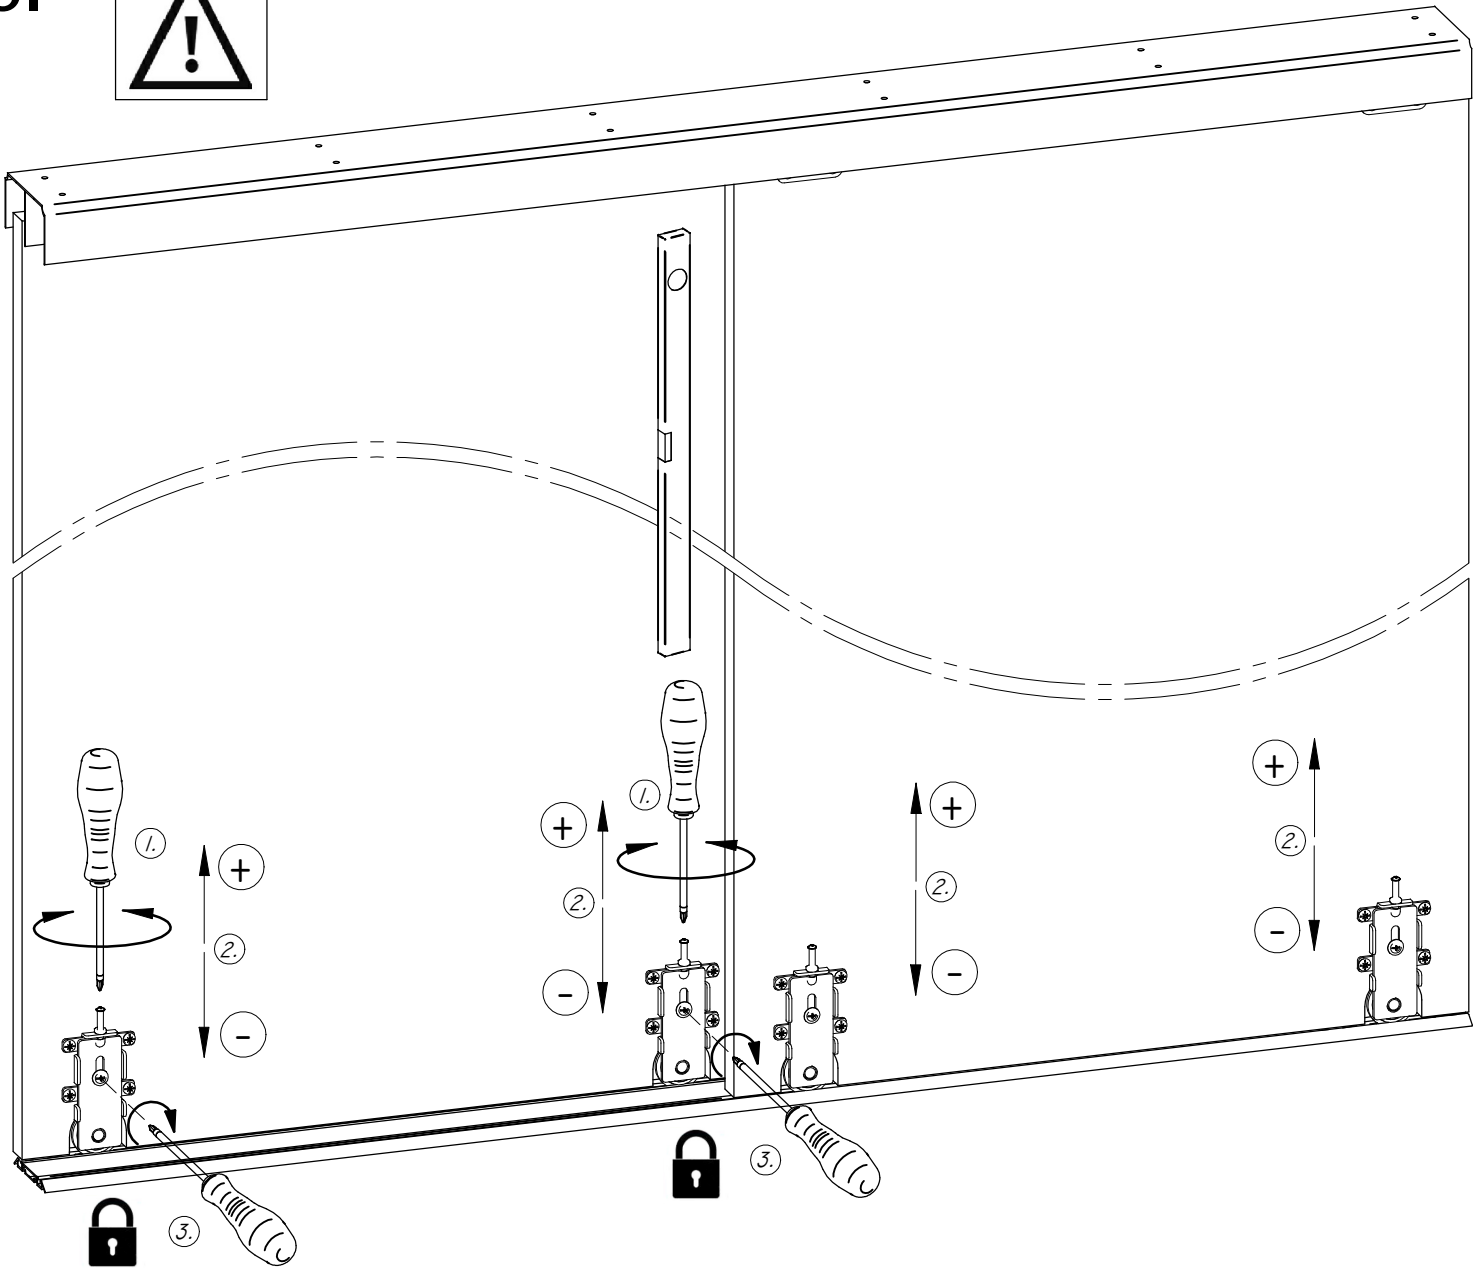

AUSTIN™

Sliding door system

Buller™
furniture fittings & accessories
www.bullerltd.co.uk

1.

1.1

SYSTEM 18 MM
OPTIONS - SEE PAGE SIX

- ① ALUMINIUM PROFILE HANDLES
- ② ALUMINIUM "H" PROFILE TO MERGE WARDROBE DOORS
- ③ ALUMINIUM TOP & BOTTOM FINISHING PROFILES FOR WARDROBE DOORS
- ④ ALUMINIUM FLAT STRIPE FOR WARDROBE DOORS

2.

3.

4.

5. 

6.

7.

8.

9. SYSTEM 18 MM OPTIONS

① ALUMINIUM PROFILE HANDLES

③ ALUMINIUM TOP & BOTTOM FINISHING PROFILES FOR WARDROBE DOORS

② ALUMINIUM "H" PROFILE TO MERGE WARDROBE DOORS

④ ALUMINIUM FLAT STRIPE FOR WARDROBE DOORS