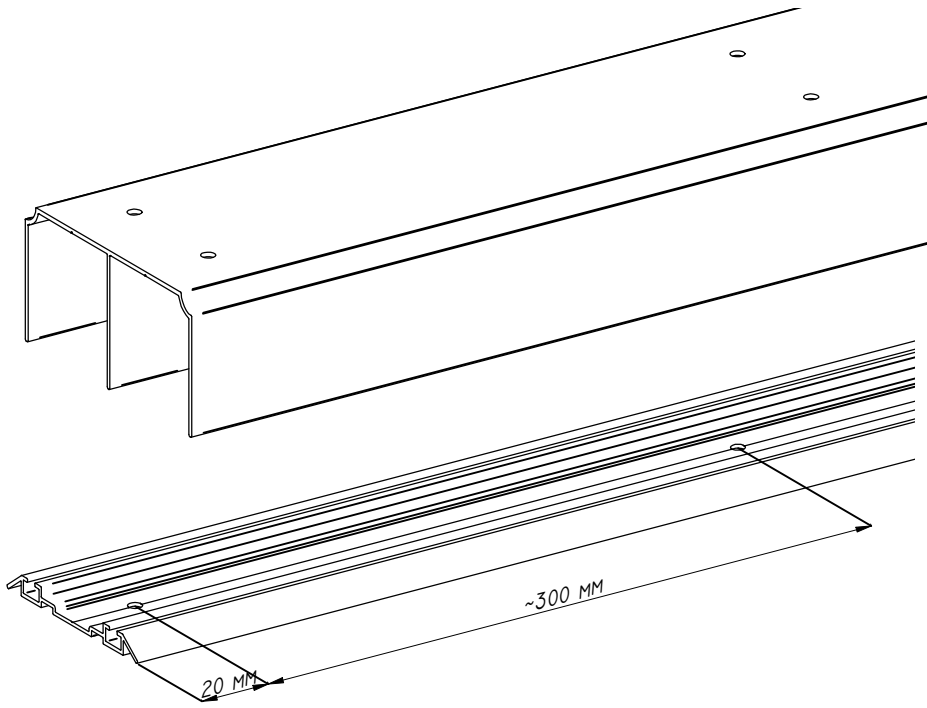

AUSTIN™

Sliding door system

Buller™
furniture fittings & accessories
www.bullerltd.co.uk

1.

1.1

SYSTEM 18 MM
OPTIONS - SEE PAGE SIX

- ① ALUMINIUM PROFILE HANDLES
- ② ALUMINIUM "H" PROFILE TO MERGE WARDROBE DOORS
- ③ ALUMINIUM TOP & BOTTOM FINISHING PROFILES FOR WARDROBE DOORS
- ④ ALUMINIUM FLAT STRIPE FOR WARDROBE DOORS

2.

3.

4.

5. 

6.

7.

8.

9. SYSTEM 18 MM OPTIONS