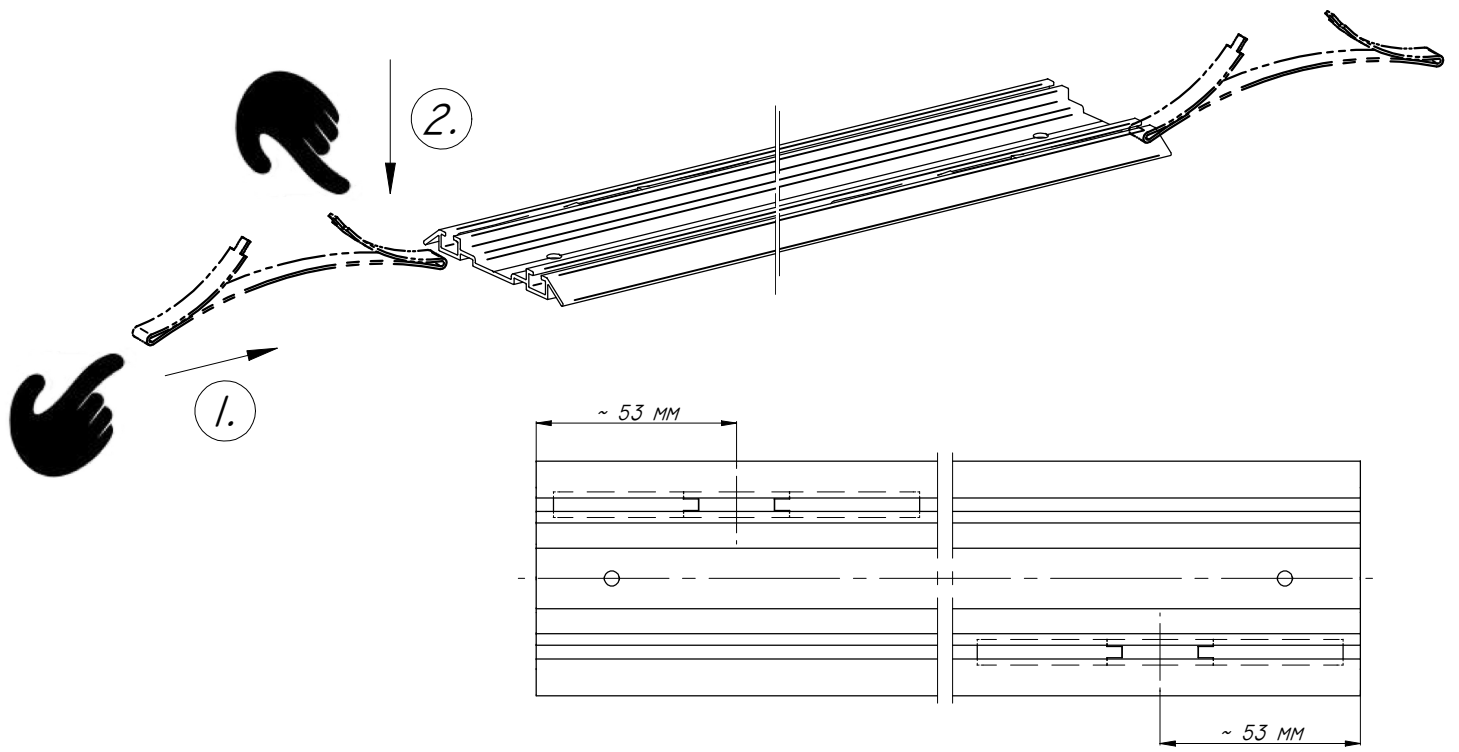

AUSTIN™

Sliding door system

Buller™
furniture fittings & accessories
www.bullerltd.co.uk

1.

1.1

SYSTEM 18 MM
OPTIONS - SEE PAGE SIX

- ① ALUMINIUM PROFILE HANDLES
- ② ALUMINIUM "H" PROFILE TO MERGE WARDROBE DOORS
- ③ ALUMINIUM TOP & BOTTOM FINISHING PROFILES FOR WARDROBE DOORS
- ④ ALUMINIUM FLAT STRIPE FOR WARDROBE DOORS

2.

3.

4.

5. 

6.

7.

8.

9. SYSTEM 18 MM OPTIONS

① ALUMINIUM PROFILE HANDLES

③ ALUMINIUM TOP & BOTTOM FINISHING PROFILES FOR WARDROBE DOORS

② ALUMINIUM "H" PROFILE TO MERGE WARDROBE DOORS

④ ALUMINIUM FLAT STRIPE FOR WARDROBE DOORS