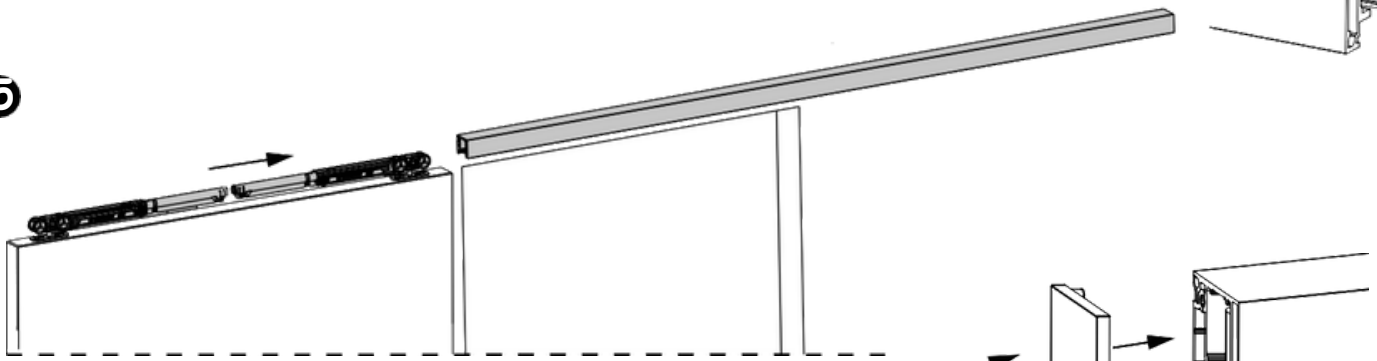

Réf. Kit Set nb / Art.-Nr.	L (mm)	W (mm)
SAF-S82C/160 SAF-S82D/160	B + 70	H
SAF-S82C/200 SAF-S82D/200 11108SMC/SP1	B + 70	H
11108SMD/SP2 11108SMC/SP1	B + 70	H
11108SMD/SP2	B + 70	H

INSTRUCTION DE MONTAGE  
MONTAGEANLEITUNG  
INSTRUCTIONS FOR ASSEMBLY  
INSTRUCCIONES DE MONTAJE

**SAF®-SLIM**  
**NM\_M66S\_001**

INSTRUCTION DE MONTAGE  
MONTAGEANLEITUNG  
INSTRUCTIONS FOR ASSEMBLY  
INSTRUCCIONES DE MONTAJE

**SAF®-SLIM**  
**NM\_M66S\_001**

**4**

**5**

**6**

x2

**7**