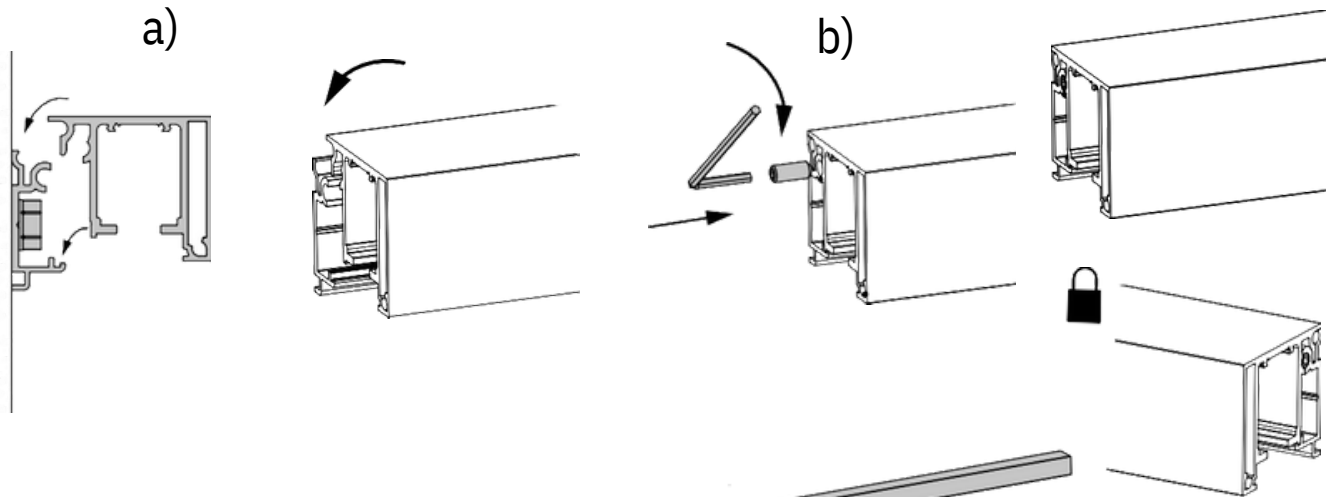

Réf. Kit Set nb / Art.-Nr.	L (mm)	W (mm)
SAF-S82C/160 SAF-S82D/160	B + 70	H
SAF-S82C/200 SAF-S82D/200 11108SMC/SP1	B + 70	H
11108SMD/SP2 11108SMC/SP1	B + 70	H
11108SMD/SP2	B + 70	H

INSTRUCTION DE MONTAGE  
MONTAGEANLEITUNG  
INSTRUCTIONS FOR ASSEMBLY  
INSTRUCCIONES DE MONTAJE

**SAF®-SLIM**  
**NM\_M66S\_001**

INSTRUCTION DE MONTAGE  
MONTAGEANLEITUNG  
INSTRUCTIONS FOR ASSEMBLY  
INSTRUCCIONES DE MONTAJE

**SAF®-SLIM**  
**NM\_M66S\_001**

**4**

**5**

**6**

x2

**7**