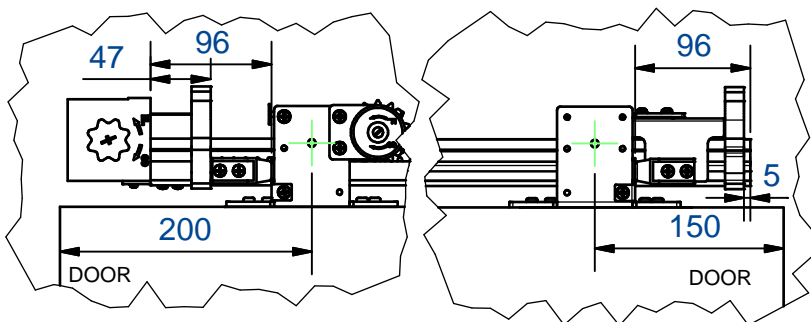

DATA SHEET : **FTSOFTCLOSE**

CAPACITY/DOOR :

60 KG

TRACK :

ALUMINIUM

MOVEMENT :

STRAIGHT

Wall fixing

SLIDING SYSTEM WITH AUTOMATIC CLOSING , WALL FIXING

SOFTCLOSE Dimension

For standard openings: 700 / 800 / 900 / 1000 et 1450 mm:

Setting of plate and stop closing side

Setting of plate and stop opening side

Dimension to set the 1103R guide into the panel

TRACKS AND PELMETS

	Description	mm
	Aluminium Track 28,2 x 37 mm, drilled every 440 mm	1400
		1600
		1800
		2000
		2900
	Anodized aluminium Pelmet to clip on the track.	1500
		1700
		1900
		2100
		3000

SOFTCLOSE

MINISPORT

SET

Description		Réf.	
Set for a door capacity 60 Kg:		SC-70	
1 Softclose set 21585			
1 Track 21580			
1 Pelmet 21592			
1 Set of pelmet end caps 20805/804			
1 Door guide 1103R			
2 Pelmet supports 21577		SC-80 SC-90 SC-100 SC-145	
2 stops for the rack 21579			
Dito with:			
Track 21581 and pelmet 21593			
Track 21582 and pelmet 21594			
Track 21583 and pelmet 21595			
track 21584 and pelmet 21600			
Closing time for a door of 50 Kg, stroke 1200 mm	MAXI	FACTORY SETTING	MINI
Free stroke speed*	35 cm/s (5,1 Sec.)	27 cm/s (4,5 Sec.)	24 cm/s (3,5 Sec.)
Restraint stroke speed**	2 cm/s (60 Sec.)	-	15 cm/s (8 Sec.)
** Result obtained without racks			
** Results obtained with additional racks along the entire length of 1200 mm			