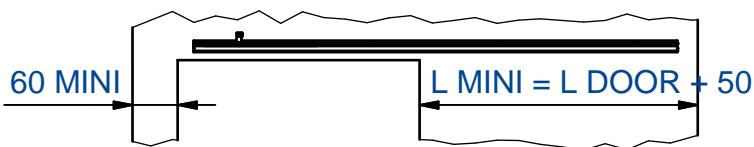

DATA SHEET : **FTSOFTCLOSE**

CAPACITY/DOOR :

60 KG

TRACK :

ALUMINIUM

MOVEMENT :

STRAIGHT

Wall fixing

SLIDING SYSTEM WITH AUTOMATIC CLOSING , WALL FIXING

SOFTCLOSE Dimension

For standard openings: 700 / 800 / 900 / 1000 et 1450 mm:

Setting of plate and stop closing side

Setting of plate and stop opening side