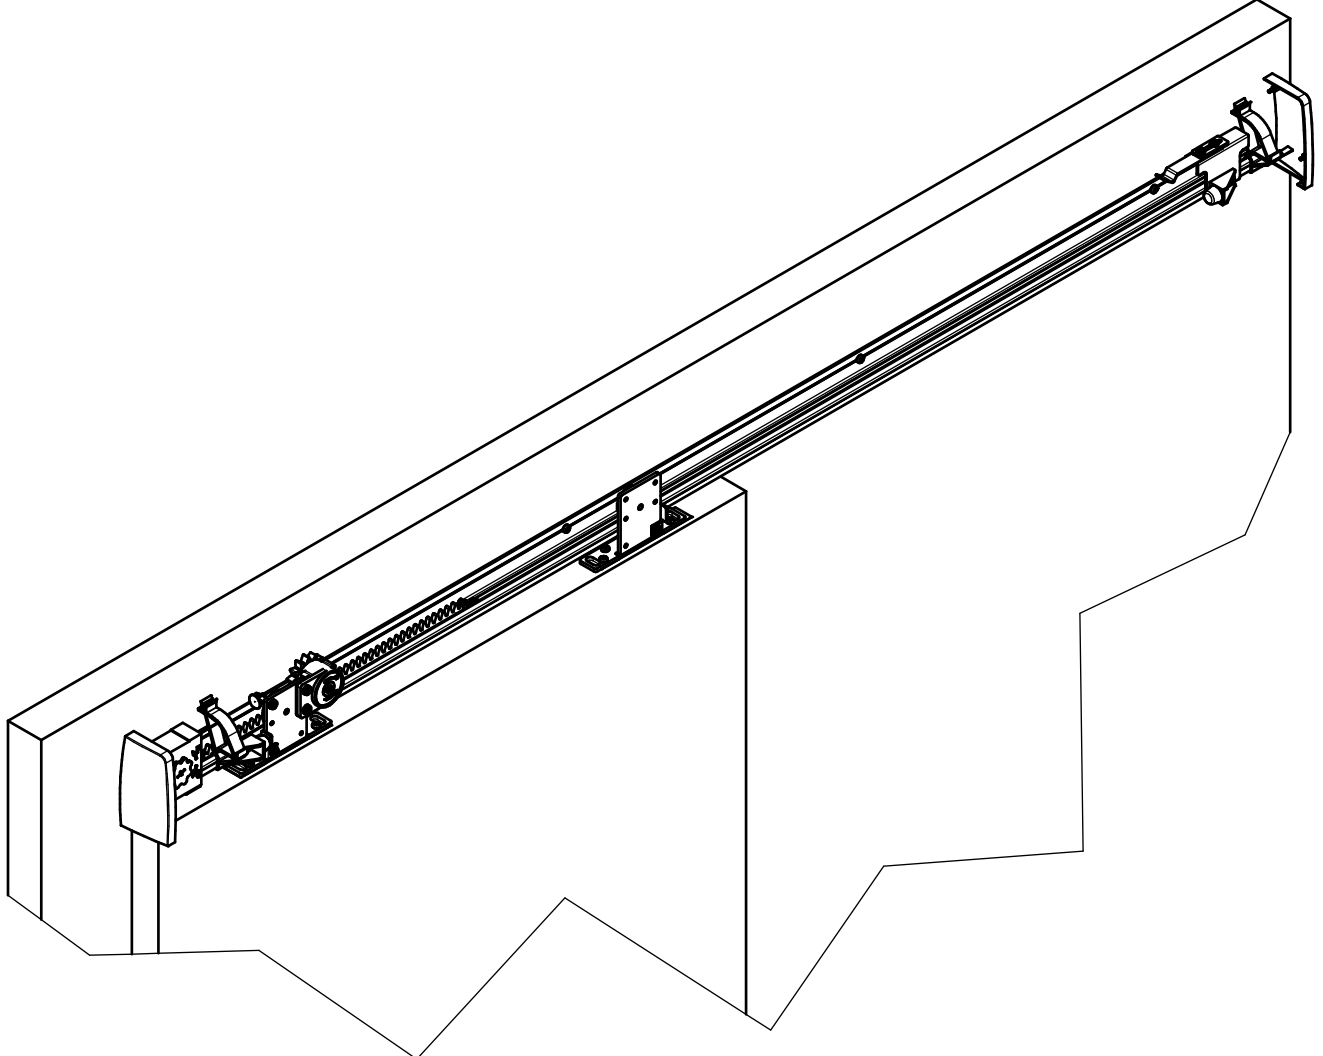

DATA SHEET : **FTSOFTCLOSE**

CAPACITY/DOOR :

60 KG

TRACK :

ALUMINIUM

MOVEMENT :

STRAIGHT

Wall fixing

Dimension to set the 1103R guide into the panel

TRACKS AND PELMETS

	Description	mm
	Aluminium Track 28,2 x 37 mm, drilled every 440 mm	1400
		1600
		1800
		2000
		2900
	Anodized aluminium Pelmet to clip on the track.	1500
		1700
		1900
		2100
		3000

SOFTCLOSE SET

	Description
	Softclose set for a door capacity of 60 KG
	2 hangers with smooth axles and plastic rollers and a set of stop reception right and left
	1 Rack brake
	1 Set with 1 rack and 2 sound-absorbing caps
	1 door drive with spiral spring and lock plate
	1 Set to keep the door open: support, plastic blade, support plate
	Set of 2 doors stops right and left
	2 Pelmets supports
	2 Stops for the rack
	Set of end caps for pelmet left and right
	Door guide

SOFTCLOSE

MINISPORT

SET

Description		Réf.	
Set for a door capacity 60 Kg:		SC-70	
1 Softclose set 21585			
1 Track 21580			
1 Pelmet 21592			
1 Set of pelmet end caps 20805/804			
1 Door guide 1103R			
2 Pelmet supports 21577		SC-80 SC-90 SC-100 SC-145	
2 stops for the rack 21579			
Dito with:			
Track 21581 and pelmet 21593			
Track 21582 and pelmet 21594			
Track 21583 and pelmet 21595			
track 21584 and pelmet 21600			
Closing time for a door of 50 Kg, stroke 1200 mm	MAXI	FACTORY SETTING	MINI
Free stroke speed*	35 cm/s (5,1 Sec.)	27 cm/s (4,5 Sec.)	24 cm/s (3,5 Sec.)
Restraint stroke speed**	2 cm/s (60 Sec.)	-	15 cm/s (8 Sec.)
** Result obtained without racks			
** Results obtained with additional racks along the entire length of 1200 mm			