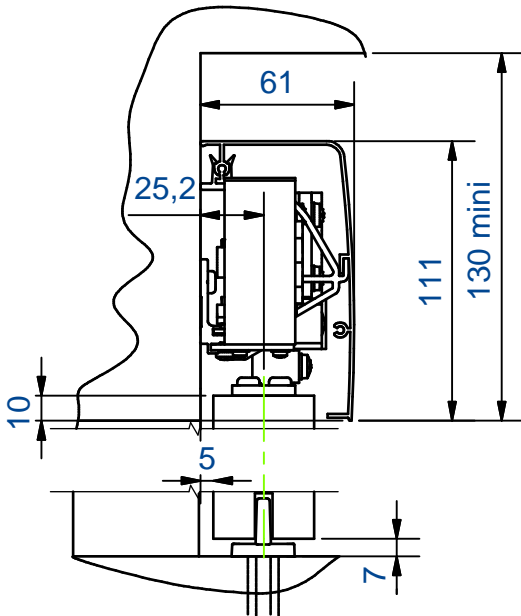

DATA SHEET : **FTSOFTCLOSE**

CAPACITY/DOOR :

60 KG

TRACK :

ALUMINIUM

MOVEMENT :

STRAIGHT

Wall fixing

SLIDING SYSTEM WITH AUTOMATIC CLOSING , WALL FIXING

SOFTCLOSE Dimension

For standard openings: 700 / 800 / 900 / 1000 et 1450 mm:

Setting of plate and stop closing side

Setting of plate and stop opening side

Dimension to set the 1103R guide into the panel

TRACKS AND PELMETS

	Description	mm
	Aluminium Track 28,2 x 37 mm, drilled every 440 mm	1400
		1600
		1800
		2000
		2900
	Anodized aluminium Pelmet to clip on the track.	1500
		1700
		1900
		2100
		3000

SOFTCLOSE

MINISPORT

SET

Description		Réf.	
Set for a door capacity 60 Kg:		SC-70	
1 Softclose set 21585			
1 Track 21580			
1 Pelmet 21592			
1 Set of pelmet end caps 20805/804			
1 Door guide 1103R			
2 Pelmet supports 21577		SC-80 SC-90 SC-100 SC-145	
2 stops for the rack 21579			
Dito with:			
Track 21581 and pelmet 21593			
Track 21582 and pelmet 21594			
Track 21583 and pelmet 21595			
track 21584 and pelmet 21600			
Closing time for a door of 50 Kg, stroke 1200 mm	MAXI	FACTORY SETTING	MINI
Free stroke speed*	35 cm/s (5,1 Sec.)	27 cm/s (4,5 Sec.)	24 cm/s (3,5 Sec.)
Restraint stroke speed**	2 cm/s (60 Sec.)	-	15 cm/s (8 Sec.)
** Result obtained without racks			
** Results obtained with additional racks along the entire length of 1200 mm			