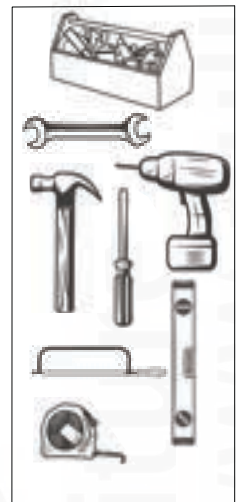

Scarab 80kg Sliding Door Track Set

4

5

6

2