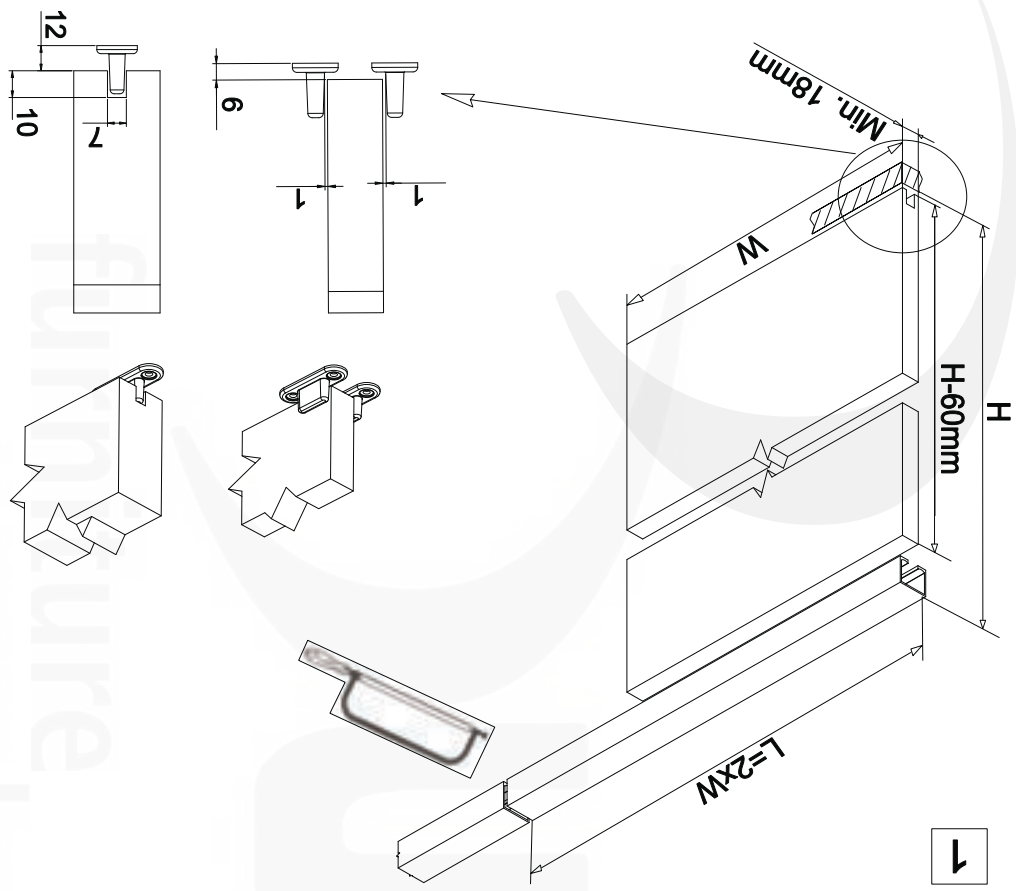

Scarab 80kg Sliding Door Track Set

4

5

6

2