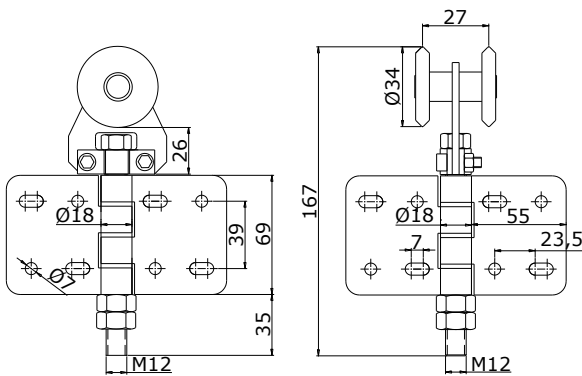

UNE/EN ISO 9001:2008

Estampaciones EBRO, S.L. – All rights reserved.
Polg. Ind. Malpica Alfindén C/H 10 50171
La Puebla de Alfindén - Zaragoza - Spain

Estampaciones EBRO, S.L. podrá realizar cambios en las especificaciones de sus productos sin previo aviso. Todas las imágenes, planos e información técnica pertenecen a Estampaciones EBRO, S.L. y están sujetas a derechos y regulación de copyright. Cualquier uso no autorizado expresamente será perseguido por vía legal. Product specifications are subjected to change without previous notice. All pictures, technical drawings and related specifications belong to Estampaciones EBRO, S.L. and are defended by copyright's rules. All uses not expressly authorised will be legally prosecuted.