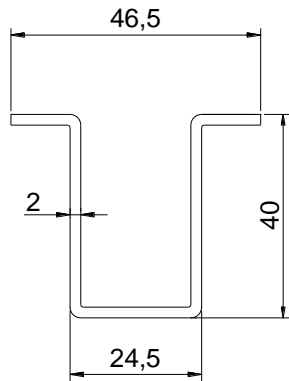

FR

Désignation: Raíl inférieur O-19

Famille: Chariots

Matériau: Acier DX51D

Finition: Galvanisé

Description: Élément utilisé pour le guidage inférieur des portes coulissantes suspendues. Ils sont fournis en barres de 3 mètres.

PO

Designação: Trilho inferior O-19

Família: Rodízios

Material: Aço DX51D

Acabado: Galvanizado

Descrição: Elemento que se utiliza como guia inferior das portas corredeiras penduradas. Servem-se em trilhos de 3 metros.

UNE/EN ISO 9001:2008

Estampaciones EBRO, S.L. – All rights reserved.
Polg. Ind. Malpica Alfindén C/H 10 50171
La Puebla de Alfindén - Zaragoza - Spain

Estampaciones EBRO, S.L. podrá realizar cambios en las especificaciones de sus productos sin previo aviso. Todas las imágenes, planos e información técnica pertenecen a Estampaciones EBRO, S.L. y están sujetas a derechos y regulación de copyright. Cualquier uso no autorizado expresamente será perseguido por vía legal. Product specifications are subjected to change without previous notice. All pictures, technical drawings and related specifications belong to Estampaciones EBRO, S.L. and are defended by copyright's rules. All uses not expressly authorised will be legally prosecuted.