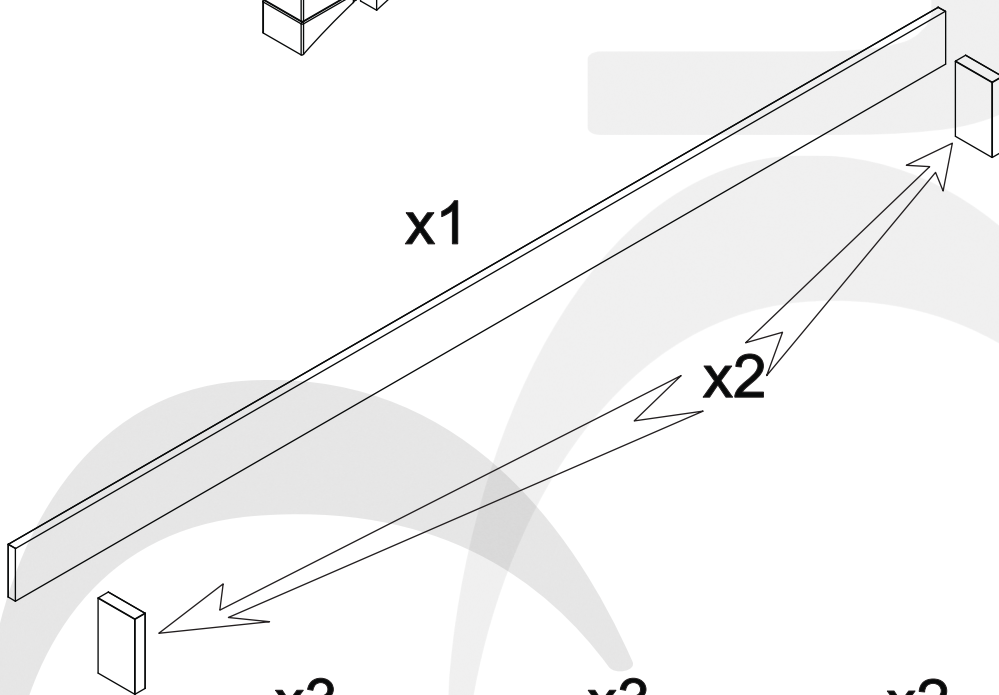

MDF Pelmet Track Cover 2040mm

x3

x3

x2

4X16mm
x8

3.5X16mm
x12