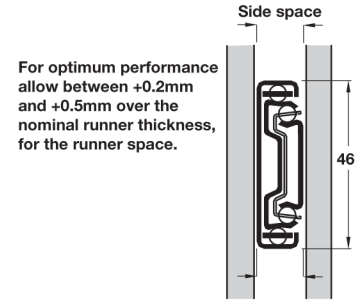

**Accuride 3832TR ball bearing touch release drawer runners**

- Not available on the 300mm length
- \* Only on 650 and 700 mm lengths
- \*\* Only on 550 mm lengths upwards

\$ 480 mm on 600 mm length  
 512 mm on 650 mm length  
 544 mm on 700 mm length

- > Full extension, telescopic, side mounted
- > Load carrying capacity upto 45 kg (see below for individual runner capacity)
- > Push on the drawer front to open or close the drawer
- > Opening mechanism activated by travel inward
- > Propels drawers open approximately 50-125 mm from the closed position
- > Hold-in feature holds the closed drawer in
- > Front disconnect (by depressing lever) for drawer removal
- > Cam drawer adjust feature
- > Please note maximum drawer width to be used
- > Zinc-plated steel
- > Order qty: 1 pair