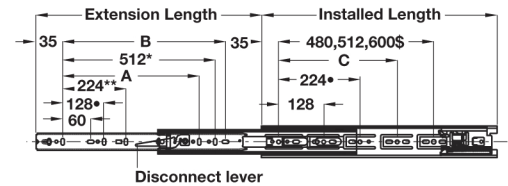

**Accuride 3832TR ball bearing touch release drawer runners**

- Not available on the 300mm length
- \* Only on 650 and 700 mm lengths
- \*\* Only on 550 mm lengths upwards

\$ 480 mm on 600 mm length  
 512 mm on 650 mm length  
 544 mm on 700 mm length

- > Full extension, telescopic, side mounted
- > Load carrying capacity upto 45 kg (see below for individual runner capacity)
- > Push on the drawer front to open or close the drawer
- > Opening mechanism activated by travel inward
- > Propels drawers open approximately 50-125 mm from the closed position
- > Hold-in feature holds the closed drawer in
- > Front disconnect (by depressing lever) for drawer removal
- > Cam drawer adjust feature
- > Please note maximum drawer width to be used
- > Zinc-plated steel
- > Order qty: 1 pair