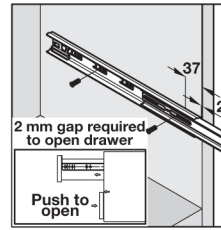

**Accuride 3832TR ball bearing touch release drawer runners**

- Not available on the 300mm length
- \* Only on 650 and 700 mm lengths
- \*\* Only on 550 mm lengths upwards

\$ 480 mm on 600 mm length  
 512 mm on 650 mm length  
 544 mm on 700 mm length

- > Full extension, telescopic, side mounted
- > Load carrying capacity upto 45 kg (see below for individual runner capacity)
- > Push on the drawer front to open or close the drawer
- > Opening mechanism activated by travel inward
- > Propels drawers open approximately 50-125 mm from the closed position
- > Hold-in feature holds the closed drawer in
- > Front disconnect (by depressing lever) for drawer removal
- > Cam drawer adjust feature
- > Please note maximum drawer width to be used
- > Zinc-plated steel
- > Order qty: 1 pair