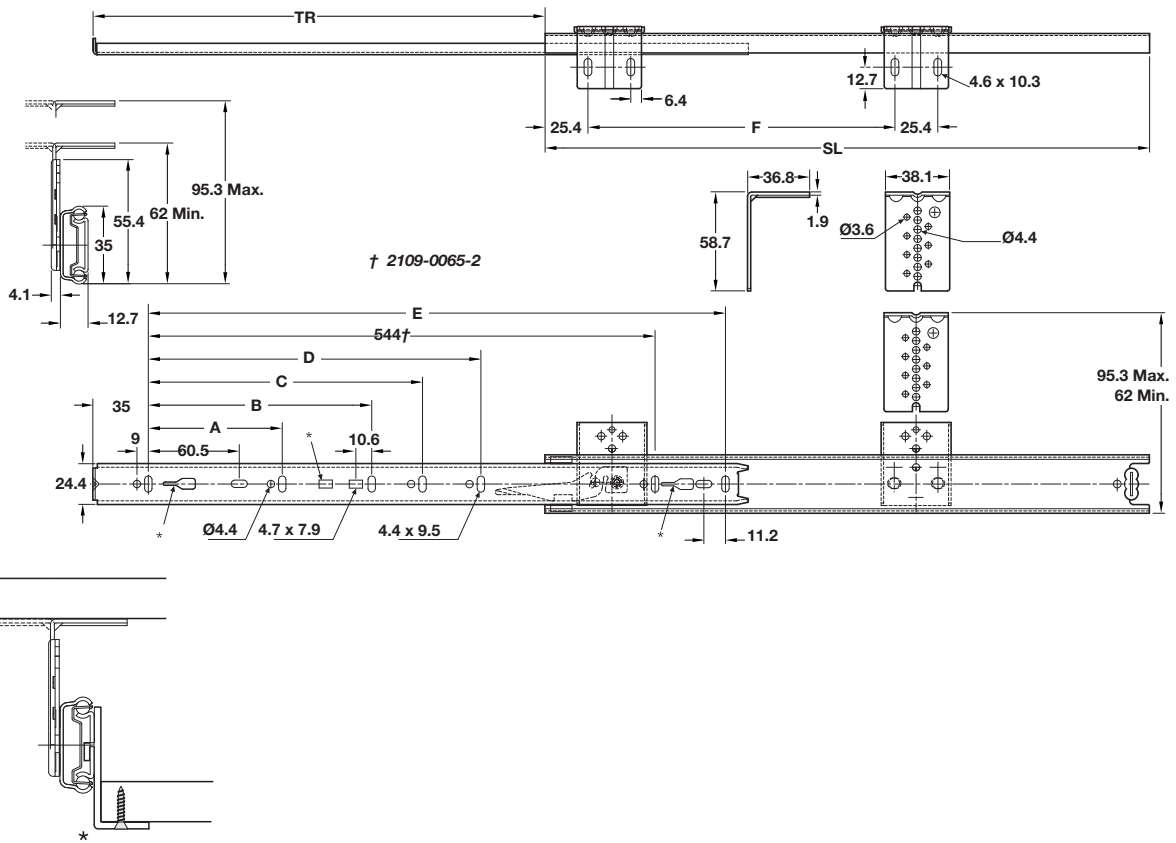

2109

- Load rating up to 35kg
- 75% extension
- Height adjustable brackets included
- Front disconnect
- Hold-in and hold-out
- Optional clip-on bracket for bottom mounting

2109	mm								kg	
	SL	TR	A	B	C	D	E	F	W	L
DZ2109-0030-2	300	205	96	-	-	-	242	215.9	0.83	35
**2109-0035-2	350	260	128	-	-	-	292	215.9	0.97	35
**2109-0040-2	400	281	128	-	-	-	342	215.9	1.10	30
DZ2109-0045-2	450	331	128	224	-	-	392	215.9	1.23	30
DZ2109-0050-2	500	376	128	224	-	-	442	292.1	1.36	25
DZ2109-0055-2	550	415	128	224	320	-	492	292.1	1.51	25
DZ2109-0060-2	600	451	128	224	320	-	542	292.1	1.65	25
DZ2109-0065-2	650	488	128	224	320	416	592	419.1	1.78	20
DZ2109-0070-2	700	526	128	224	288	416	642	419.1	1.93	20

Notes:

- Fixing hardware included
- *For optional clip-on brackets refer to page 61.
Not 2109-0030, 2109-0035
- ** Prefix DZ for bright zinc plate, DB for black zinc plate