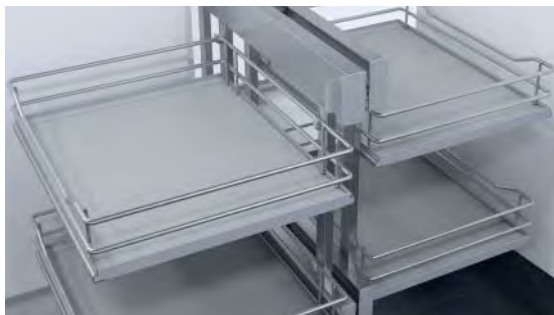

FlexCorner® corner unit with Premea grey solid base silver wire baskets

For cabinet width	900 mm	1000 mm
For door width	450 mm	500 mm
Premea grey base	548.29.923	548.29.924