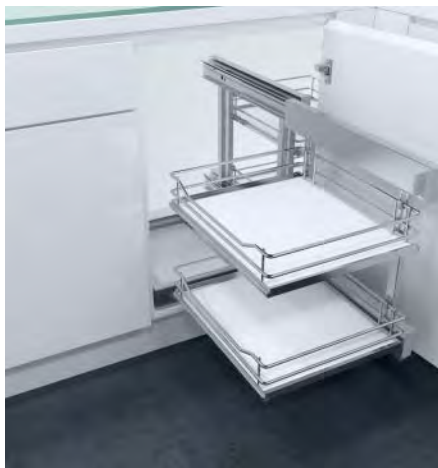

Manual pull-out action - rear baskets extend outside of cabinet allowing full access

KITCHEN ACCESSORIES 2015, © Häfele U.K. Ltd 2015. Dimensional data not binding. We reserve the right to alter specifications without notice.