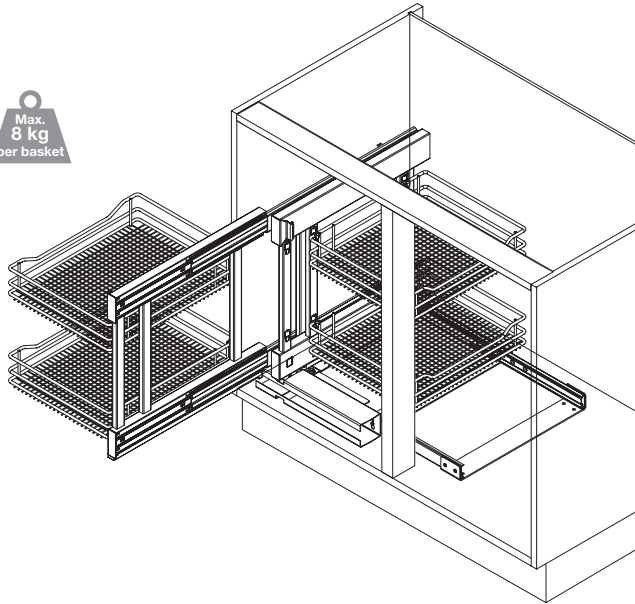

CORNER UNIT STORAGE

VAUTH-SAGEL FLEXCORNER® PULL OUT CORNER UNIT

A pull out corner unit with four baskets which fully exit the cupboard allowing full access to the bottom rear basket. Unhanded and available for either 900 or 1000 mm cabinet widths.

- > Maximises space whilst allowing full accessibility to entire unit
- > Baskets are individually height adjustable
- > Unhanded unit easily installed into the base of cabinets
- > Integral self and soft closing
- > Choice of wire baskets: Classic linear silver, Classic linear chrome, Saphir chrome mesh, Premea grey solid base or Premea white solid base

**FlexCorner® pull out corner unit complete set**

Max.  
8 kg  
per basket

**NEW**

- > Installed height: 530 mm
- > Built-in depth: 480 mm
- > For minimum cabinet width 900 mm or 1000 mm
- > Every set comes complete with fixing materials and fitting instructions
- > Set includes:
  - 1x Frame set:  
Hanging frames and base mounting track; silver epoxy coated tubular steel
  - Front and back frames; silver epoxy coated tubular steel
  - 1x Basket set:  
2x Storage baskets (rear)  
2x Storage baskets (door)
- > Order qty: 1 set