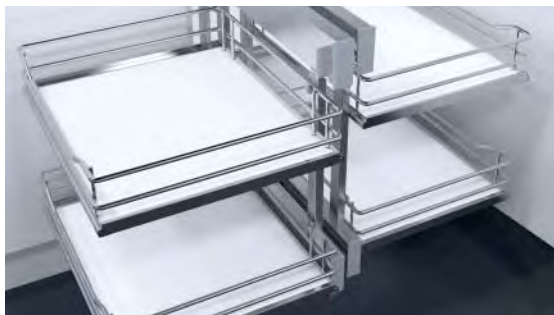

FlexCorner® corner unit with Premea white solid base chrome wire baskets

For cabinet width	900 mm	1000 mm
For door width	450 mm	500 mm
Premea white base	548.29.233	548.29.234