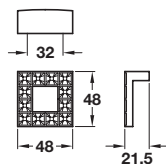

CRYSTAL pull handle

- > Made with CRYSTALLIZED™ Swarovski Elements
- > Zinc alloy, polished chrome finish
- > Order qty: 1 pc

Finish	Cat. No.
Polished chrome	132.19.220