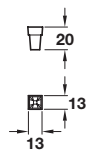

CRYSTAL knob

- > Order M4 handle screws separately
- > Made with CRYSTALLIZED™ Swarovski Elements
- > Zinc alloy
- > Order qty: 1 pc

Finish	Cat. No.
Polished chrome	132.19.230

CRYSTAL pull handle

- > Order M4 handle screws separately
- > Made with CRYSTALLIZED™ Swarovski Elements
- > Zinc alloy
- > Order qty: 1 pc

Finish	Cat. No.
Polished chrome	132.19.240

CRYSTAL pull handle

- > Made with CRYSTALLIZED™ Swarovski Elements
- > Zinc alloy, polished chrome finish
- > Order qty: 1 pc

Finish	Cat. No.
Polished chrome	132.19.220

CRYSTAL D handle

- > Order M4 handle screws separately
- > Made with CRYSTALLIZED™ Swarovski Elements
- > Zinc alloy, polished chrome finish
- > Order qty: 1 pc

Length	Hole centres	Dim. A	Cat. No.
107 mm	96 mm	22 mm	103.29.221
140 mm	128 mm	25 mm	103.29.222