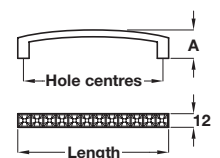

Finish	Cat. No.
Polished chrome	132.19.240

CRYSTAL pull handle

- > Made with CRYSTALLIZED™ Swarovski Elements
- > Zinc alloy, polished chrome finish
- > Order qty: 1 pc

Finish	Cat. No.
Polished chrome	132.19.220

CRYSTAL D handle

- > Order M4 handle screws separately
- > Made with CRYSTALLIZED™ Swarovski Elements
- > Zinc alloy, polished chrome finish
- > Order qty: 1 pc

Length	Hole centres	Dim. A	Cat. No.
107 mm	96 mm	22 mm	103.29.221
140 mm	128 mm	25 mm	103.29.222