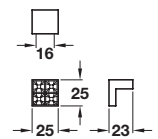

CRYSTAL pull handle

- > Order M4 handle screws separately
- > Made with CRYSTALLIZED™ Swarovski Elements
- > Zinc alloy
- > Order qty: 1 pc

Finish	Cat. No.
Polished chrome	132.19.240