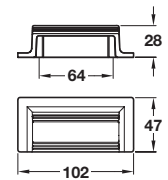

> Cast iron
> Order qty: 1 pc

EXCLUSIVE TO **HÄFELE** HANDMADE **Fixings included**

Finish	Cat. No.
Natural iron	119.25.940

> Cast iron
> Order qty: 1 pc

EXCLUSIVE TO **HÄFELE** HANDMADE **Fixings included**

Finish	Cat. No.
Natural iron	151.00.914

DECORATIVE HANDLES 2015, © Häfele U.K. Ltd 2015. Dimensional data not binding. We reserve the right to alter specifications without notice.