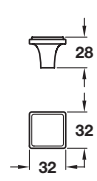

BURLINGTON

MYOH BURLINGTON cup handle

NEW

NEW

> Cast iron
> Order qty: 1 pc

EXCLUSIVE TO **HÄFELE** HANDMADE **Fixings included**

Finish	Cat. No.
Natural iron	119.25.940

> Cast iron
> Order qty: 1 pc

EXCLUSIVE TO **HÄFELE** HANDMADE **Fixings included**

Finish	Cat. No.
Natural iron	151.00.914

DECORATIVE HANDLES 2015, © Häfele U.K. Ltd 2015. Dimensional data not binding. We reserve the right to alter specifications without notice.