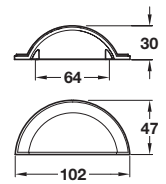

MYOH BURLINGTON cup handle

NEW

- > Cast iron
- > Order qty: 1 pc

Finish	Cat. No.
Natural iron	151.00.924