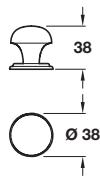

MYOH BURLINGTON knob

NEW

- > Cast iron
- > Order qty: 1 pc

Finish	Cat. No.
Natural iron	119.25.950