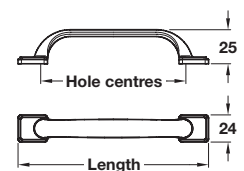

> Cast iron
 > Order qty: 1 pc

EXCLUSIVE TO **HÄFELE** HANDMADE **Fixings included**

Finish	Cat. No.
Natural iron	151.00.914

DECORATIVE HANDLES 2015, © Häfele U.K. Ltd 2015. Dimensional data not binding. We reserve the right to alter specifications without notice.

MYOH BURLINGTON bar handle

NEW

- > Cast iron, natural iron finish
- > Order qty: 1 pc

Length	Hole centres	Cat. No.
180 mm	160 mm	120.66.956
270 mm	256 mm	120.66.959

MYOH BURLINGTON pull handle

NEW

- > Cast iron, natural iron finish
- > Order qty: 1 pc

Length	Hole centres	Cat. No.
168 mm	128 mm	121.75.945
200 mm	160 mm	121.75.956