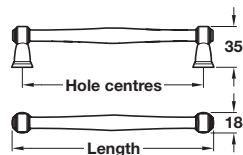

> Cast iron
 > Order qty: 1 pc

EXCLUSIVE TO **HÄFELE** HANDMADE **Fixings included**

Finish	Cat. No.
Natural iron	151.00.914

DECORATIVE HANDLES 2015, © Häfele U.K. Ltd 2015. Dimensional data not binding. We reserve the right to alter specifications without notice.

MYOH BURLINGTON knob

NEW

- > Cast iron
- > Order qty: 1 pc

Finish	Cat. No.
Natural iron	119.25.950

MYOH BURLINGTON cup handle

NEW

- > Cast iron
- > Order qty: 1 pc

Finish	Cat. No.
Natural iron	151.00.924

MYOH BURLINGTON bar handle

NEW

- > Cast iron, natural iron finish
- > Order qty: 1 pc

Length	Hole centres	Cat. No.
180 mm	160 mm	120.66.956
270 mm	256 mm	120.66.959

MYOH BURLINGTON pull handle

NEW

- > Cast iron, natural iron finish
- > Order qty: 1 pc

Length	Hole centres	Cat. No.
168 mm	128 mm	121.75.945
200 mm	160 mm	121.75.956