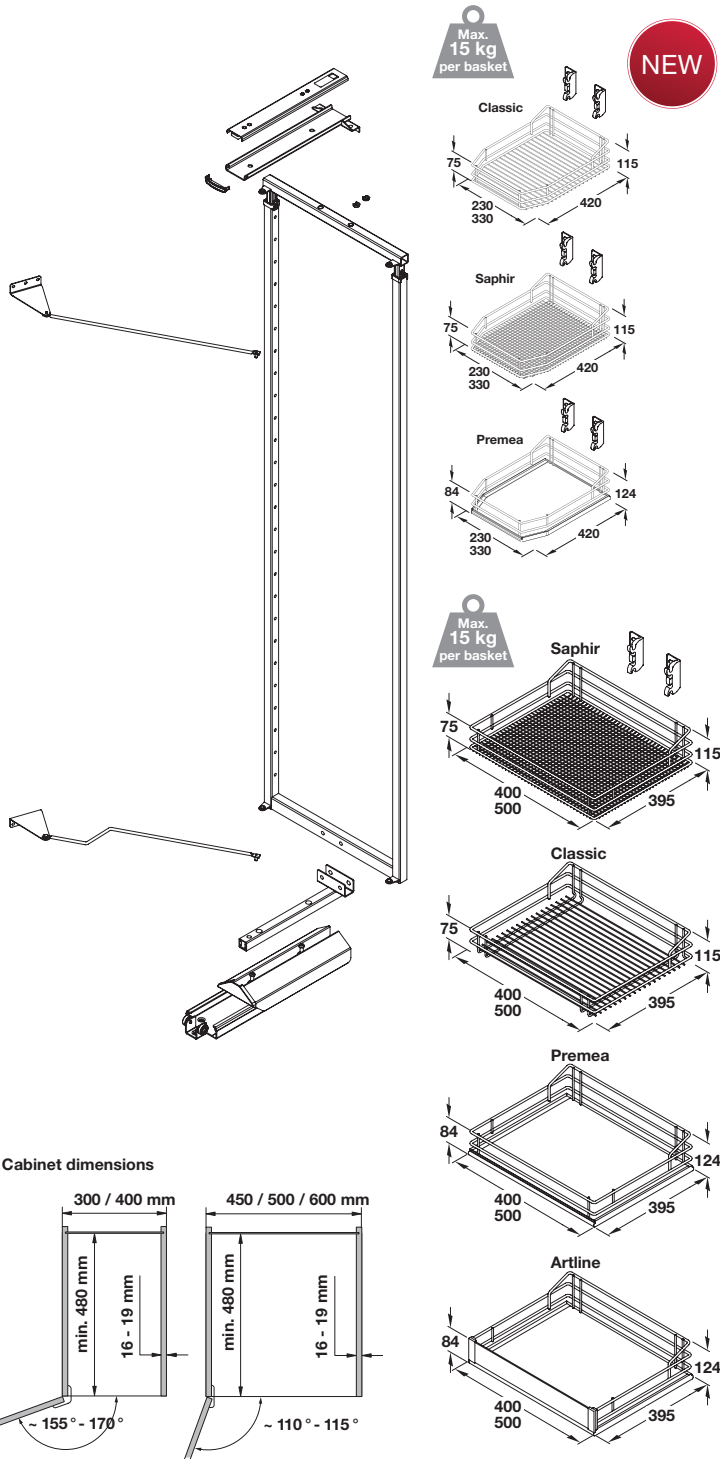

KITCHEN ACCESSORIES 2015, © Häfele U.K. Ltd 2015. Dimensional data not binding. We reserve the right to alter specifications without notice.

Premea silver wire baskets with solid grey base in 600 mm larder unit

VSA swing out larder unit complete set, centre mounting, height adjustable, full extension

- > For installed heights:
 - 1200-1450 mm, 1450-1700 mm: 4x baskets included
 - 1700-1950 mm, 1900-2140 mm: 5x baskets included (single baskets can be ordered in addition separately)
- > Built-in depth min. 480 mm
- > For cabinet widths 300, 400, 500 or 600 mm
- > Recommended hinges (not included):
 - 160° for 300 and 400 mm larder units
 - 110°/125° for 500 and 600 mm larder units
 If soft closing required, hinges with damper must be used
- > Baskets are individually height adjustable
- > Set includes:
 - 1x Frame set
 - 1x Runner set
 - 1x Basket set
- > Order qty: 1 set